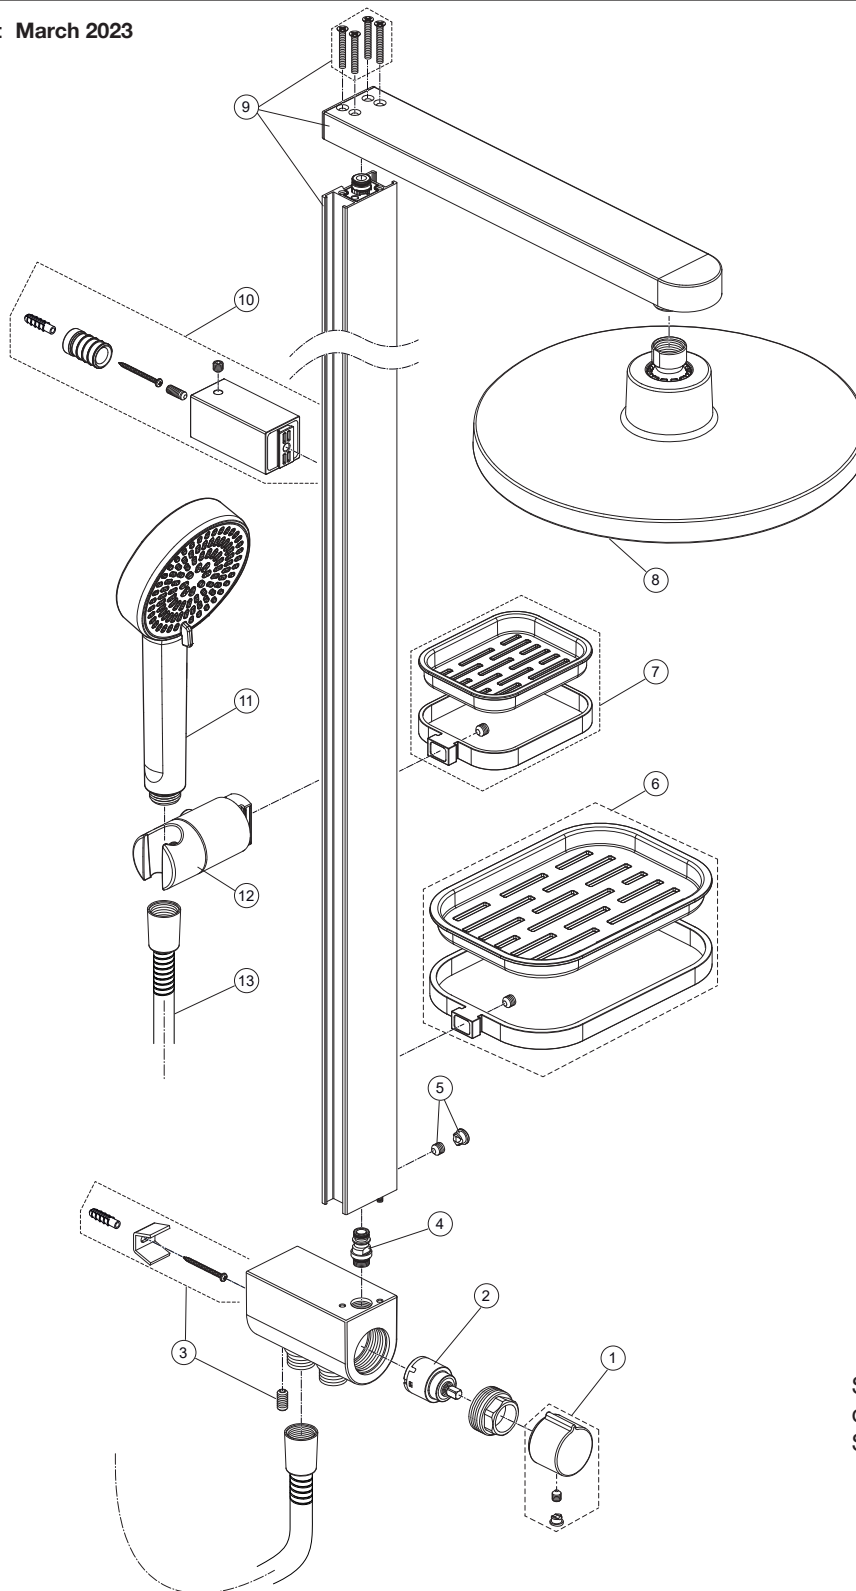

Produced from: March 2023

Shower bar with diverter, 2 soap dishes, hand spray and Rainshower  
Silk black **BD585XG**

Replace XX with the appropriate finish code

Rose = RO Silver = SI Silk black = XG

Example spare part order:

**A 861 658 XG** in Silk black

| Pos. | Description            | Part-Number         | Qty.  | Pos. | Description                | Part-Number         | Qty.  |
|------|------------------------|---------------------|-------|------|----------------------------|---------------------|-------|
| 1    | Handle cpl.            | <b>A 861 658 XX</b> | 1 Set | 10   | Wall fixation complete     | <b>A 861 630 XX</b> | 1 Set |
| 2    | Diverter               | <b>A 861 659 NU</b> | 1 pcs | 11   | Hand shower 2F             | <b>BD 580 XX</b>    | 1 pcs |
| 3    | Fixation               | <b>A 861 660 NU</b> | 1 Set | 12   | Slider & holder f. handshr | <b>A 861 629 XX</b> | 1 Set |
| 4    | Connection nipple cpl. | <b>A 861 661 NU</b> | 1 Set | 13   | Shower hose 1750 mm        | <b>BE 175 XX</b>    | 1 pcs |
| 5    | Screw with cap         | <b>A 861 640 XX</b> | 1 Set |      |                            |                     |       |
| 6    | Soap dish big          | <b>A 861 631 XX</b> | 1 Set |      |                            |                     |       |
| 7    | Soap dish small        | <b>A 861 632 XX</b> | 1 Set |      |                            |                     |       |
| 8    | Head shower 2F         | <b>BD 581 XX</b>    | 1 pcs |      |                            |                     |       |
| 9    | Shower bar             | <b>A 861 628 XX</b> | 1 Set |      |                            |                     |       |