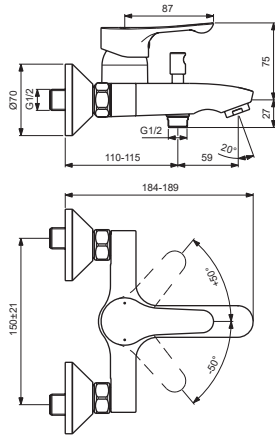

ALPHA

Ideal Standard

BC654AA

BC676AA

Pos.	Signify	Spare parts-Nr.	Quantity	Pos.	Signify	Spare parts-Nr.	Quantity
1	Lever,w/logo-set	B961564AA	1 Pcs.	15	Rosette	A963489AA	1 Pcs.
2	Screw M5x6	B964696NU	1 Pcs.	16	Fiber ring		2 Pcs.
3	Cap decorative	B961229AA	1 Pcs.	17	Nipple M19x1.5LH		2 Pcs.
4	Rosette	B961230NU	1 Pcs.	18	O-Ring Ø15.6x1.78		2 Pcs.
5	Screw M42x1.5	B961478NU	1 Pcs.	19	Coupling nut		2 Pcs.
6	O-Ring Ø39.1x1.3		1 Pcs.	20	Sh.hose L1500mm-compl.	B960604AA	1 Pcs.
7	Cartridge Ø35mm,w/click		1 Pcs.	21	Wall bracket fixed	B9467AA	1 Pcs.
8	Body bath/shower		1 Pcs.	22	Handspray 1F,80mm		1 Pcs.
9	Perlator M24x1-D	A960537AA	1 Pcs.				
10	Pull knob	B960486AA	1 Pcs.				
11	Diverter automatic	B960167AA	1 Pcs.				
12	Rv-patrone	A960944NU	1 Pcs.				
13	S-connection-compl.		1 Pcs.				
14	S-connector G3/4		2 Pcs.				