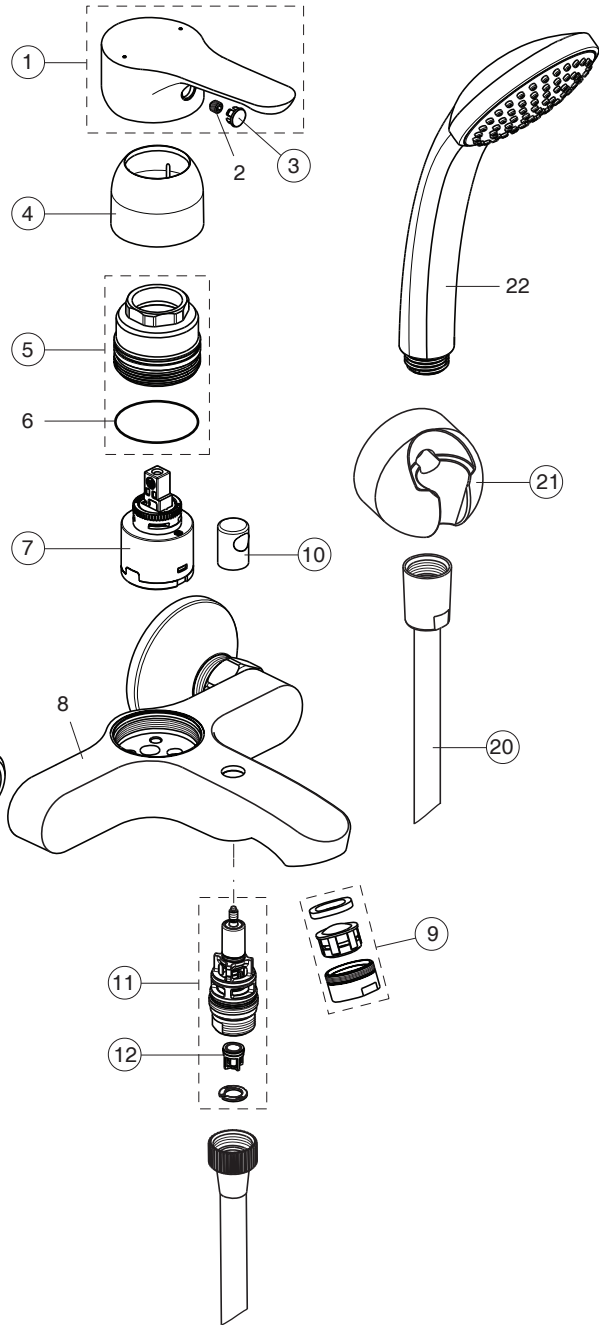

ALPHA

Ideal Standard

BC654AA

BC676AA

Pos.	Signify	Spare parts-Nr.	Quantity	Pos.	Signify	Spare parts-Nr.	Quantity
1	Lever,w/logo-set	B961564AA	1 Pcs.	15	Rosette	A963489AA	1 Pcs.
2	Screw M5x6	B964696NU	1 Pcs.	16	Fiber ring		2 Pcs.
3	Cap decorative	B961229AA	1 Pcs.	17	Nipple M19x1.5LH		2 Pcs.
4	Rosette	B961230NU	1 Pcs.	18	O-Ring Ø15.6x1.78		2 Pcs.
5	Screw M42x1.5	B961478NU	1 Pcs.	19	Coupling nut		2 Pcs.
6	O-Ring Ø39.1x1.3		1 Pcs.	20	Sh.hose L1500mm-compl.	B960604AA	1 Pcs.
7	Cartridge Ø35mm,w/click		1 Pcs.	21	Wall bracket fixed	B9467AA	1 Pcs.
8	Body bath/shower		1 Pcs.	22	Handspray 1F,80mm		1 Pcs.
9	Perlator M24x1-D	A960537AA	1 Pcs.				
10	Pull knob	B960486AA	1 Pcs.				
11	Diverter automatic	B960167AA	1 Pcs.				
12	Rv-patrone	A960944NU	1 Pcs.				
13	S-connection-compl.		1 Pcs.				
14	S-connector G3/4		2 Pcs.				