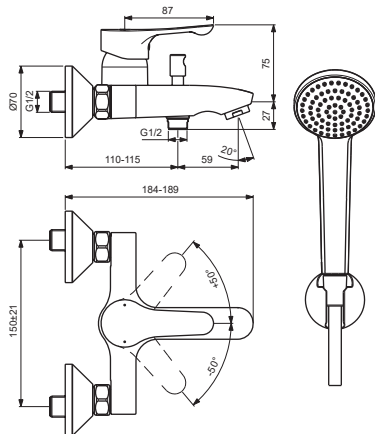

ALPHA

Ideal Standard

BC654AA

BC676AA

Pos.	Signify	Spare parts-Nr.	Quantity	Pos.	Signify	Spare parts-Nr.	Quantity
1	Lever,w/logo-set	B961564AA	1 Pcs.	15	Rosette	A963489AA	1 Pcs.
2	Screw M5x6	B964696NU	1 Pcs.	16	Fiber ring		2 Pcs.
3	Cap decorative	B961229AA	1 Pcs.	17	Nipple M19x1.5LH		2 Pcs.
4	Rosette	B961230NU	1 Pcs.	18	O-Ring Ø15.6x1.78		2 Pcs.
5	Screw M42x1.5	B961478NU	1 Pcs.	19	Coupling nut		2 Pcs.
6	O-Ring Ø39.1x1.3		1 Pcs.	20	Sh.hose L1500mm-compl.	B960604AA	1 Pcs.
7	Cartridge Ø35mm,w/click		1 Pcs.	21	Wall bracket fixed	B9467AA	1 Pcs.
8	Body bath/shower		1 Pcs.	22	Handspray 1F,80mm		1 Pcs.
9	Perlator M24x1-D	A960537AA	1 Pcs.				
10	Pull knob	B960486AA	1 Pcs.				
11	Diverter automatic	B960167AA	1 Pcs.				
12	Rv-patrone	A960944NU	1 Pcs.				
13	S-connection-compl.		1 Pcs.				
14	S-connector G3/4		2 Pcs.				