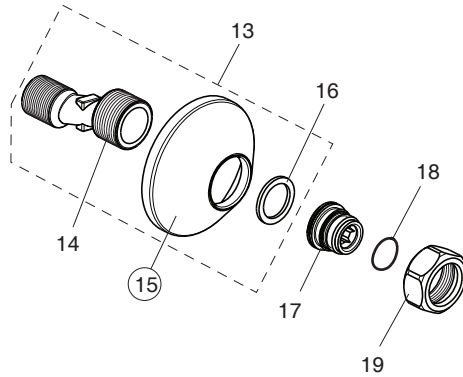

ALPHA

Ideal Standard

BC654AA

BC676AA

Pos.	Signify	Spare parts-Nr.	Quantity	Pos.	Signify	Spare parts-Nr.	Quantity
1	Lever,w/logo-set	B961564AA	1 Pcs.	15	Rosette	A963489AA	1 Pcs.
2	Screw M5x6	B964696NU	1 Pcs.	16	Fiber ring		2 Pcs.
3	Cap decorative	B961229AA	1 Pcs.	17	Nipple M19x1.5LH		2 Pcs.
4	Rosette	B961230NU	1 Pcs.	18	O-Ring Ø15.6x1.78		2 Pcs.
5	Screw M42x1.5	B961478NU	1 Pcs.	19	Coupling nut		2 Pcs.
6	O-Ring Ø39.1x1.3		1 Pcs.	20	Sh.hose L1500mm-compl.	B960604AA	1 Pcs.
7	Cartridge Ø35mm,w/click		1 Pcs.	21	Wall bracket fixed	B9467AA	1 Pcs.
8	Body bath/shower		1 Pcs.	22	Handspray 1F,80mm		1 Pcs.
9	Perlator M24x1-D	A960537AA	1 Pcs.				
10	Pull knob	B960486AA	1 Pcs.				
11	Diverter automatic	B960167AA	1 Pcs.				
12	Rv-patrone	A960944NU	1 Pcs.				
13	S-connection-compl.		1 Pcs.				
14	S-connector G3/4		2 Pcs.				