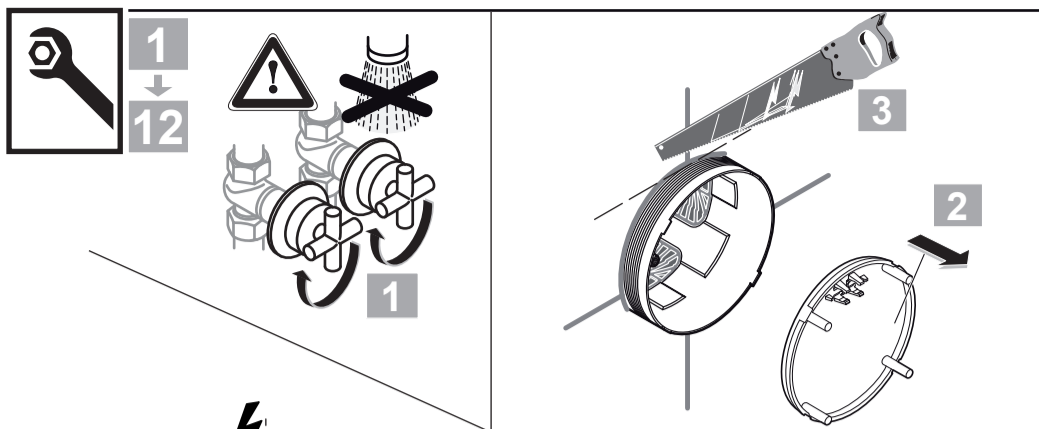

**CeraPlus**  
**A 6732 ..**

0917/A 868 221  
 (+ A 865 612)  
 Made in Germany

Ideal Standard International NV  
 Corporate Village - Gent Building  
 Da Vincilaan 2  
 1935 Zaventem  
 Belgium

www.idealstandardinternational.com