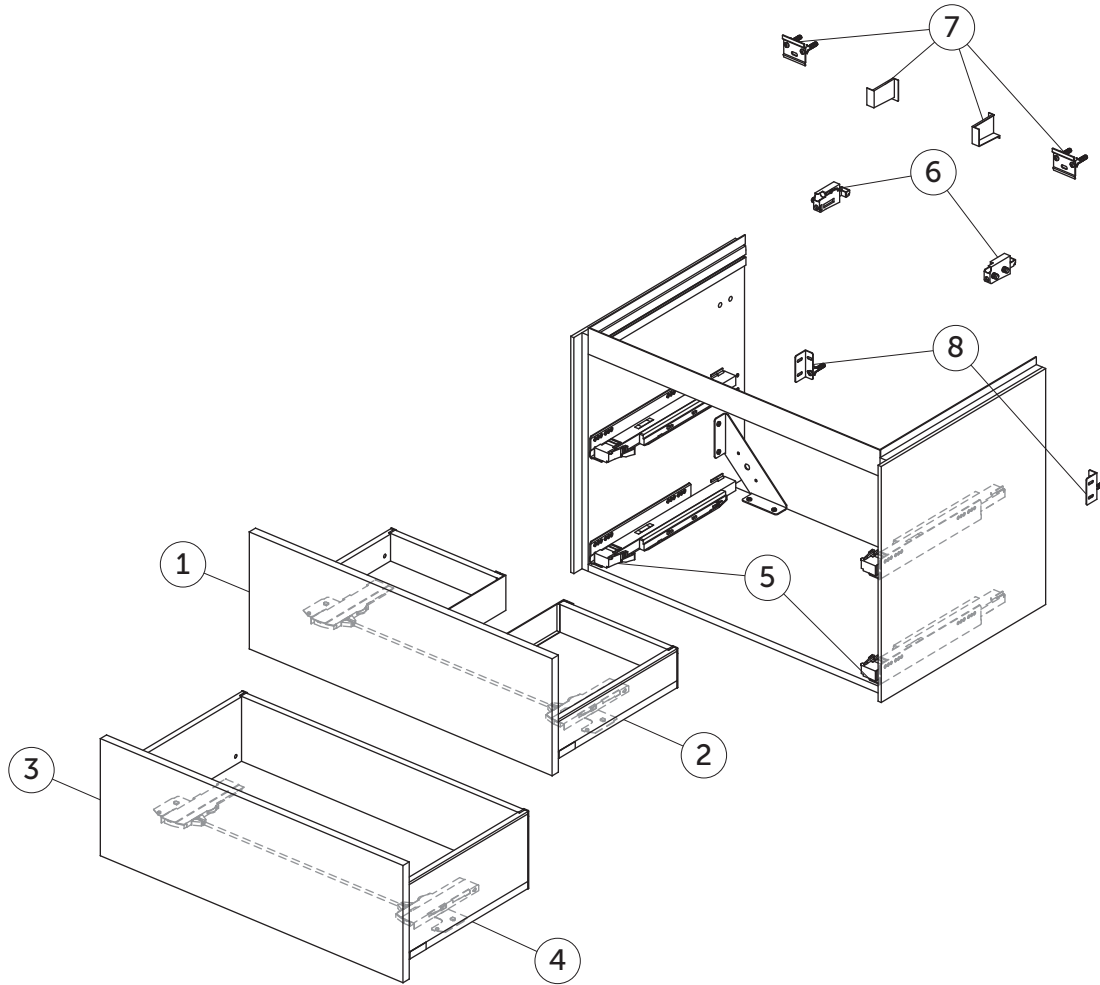

SPARE PARTS

Vanity Unit 800
2 drawers

Item	Description	Colour/Finish	Code No.	Quantity
1	Upper Drawer front panel 780 x 267	Y1 - Matt White Y2 - Matt Anthracite Y3 - Matt Sunset Y4 - Smoked Oak Y5 - Dark Walnut Y6 - Light Oak	TV753Y1 TV753Y2 TV753Y3 TV753Y4 TV753Y5 TV753Y6	1
2	Upper Drawer structure box 80 x 50.5	Y2 - Matt Anthracite	-	1
3	Lower Drawer front panel 780 x 267	Y1 - Matt White Y2 - Matt Anthracite Y3 - Matt Sunset Y4 - Smoked Oak Y5 - Dark Walnut Y6 - Light Oak	TV755Y1 TV755Y2 TV755Y3 TV755Y4 TV755Y5 TV755Y6	1
4	Lower Drawer structure box 80 x 50.5	Y2 - Matt Anthracite	TV791Y2	1
5	Runners 400 Push KIT		TV76967	Pair
6	Hanging brackets KIT 1		RV08267	Pair
7	Wall fixation KIT 1 new		TV72667	14
8	Safety KIT (brackets, screws & plugs)		TV38767	12