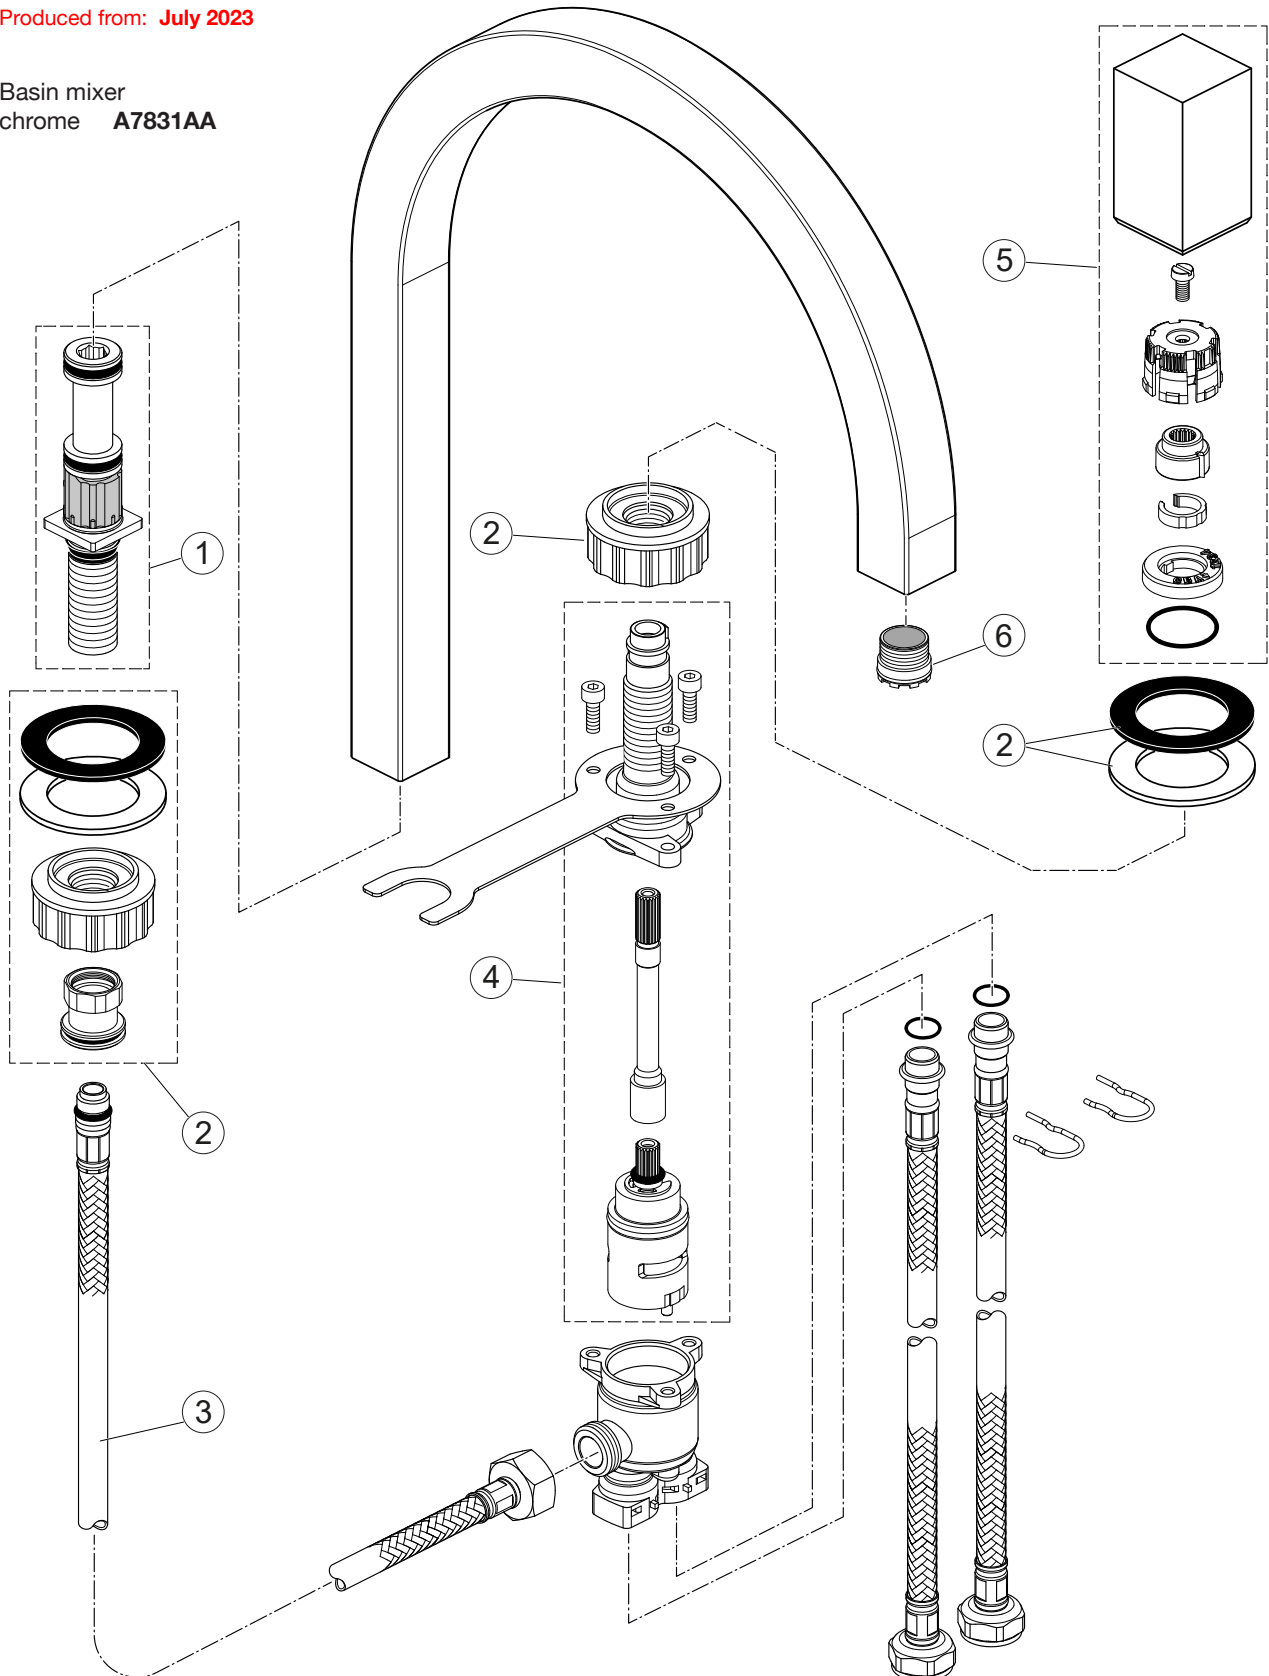

Produced from: July 2023

Basin mixer
chrome **A7831AA**

Replace XX with the appropriate finish code

Chrome = AA Silver Storm = GN Gold = A2 Magnetic Grey = A5 Silk black = XG clossy white = AC

Example spare part order:

A 861 768 AA in Chrome

Pos.	Description	Part-Number	Qty.	Pos.	Description	Part-Number	Qty.
1	Connection nipple cpl.	A 861 767 XX	1 Set				
2	Fixation set	A 861 764 NU	1 set				
3	Flex hose G3/8 L=445	A 960 612 NU	1 pcs				
4	Cartridge unit D=25 180° cpl.	A 861 765 NU	1 Set				
5	Handle cpl.	A 861 768 XX	1 Set				
6	Aerator M16,5x1 5l/min	A 960 197 NU	1 pcs				