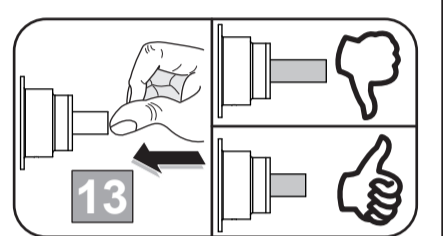

CERATHERM NAVIGO

A 7894 ..

Ideal Standard

0424 / A 869 084
 Made in Germany

Ideal Standard International NV
 Corporate Village - Gent Building
 Da Vincilaan 2
 1935 Zaventem
 Belgium

www.idealstandard.com

	P	bar		MAX. 10		5		Q	(3 bar)
	T	°C		MAX. 80		65			l/min
						55			18