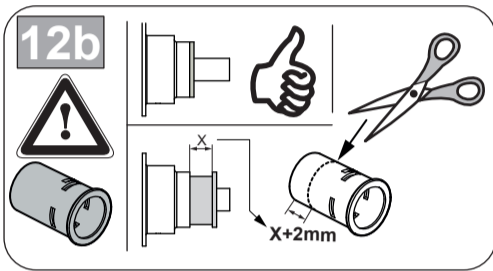

CERATHERM NAVIGO

A 7894 ..

Ideal Standard

0424 / A 869 084
 Made in Germany

Ideal Standard International NV
 Corporate Village - Gent Building
 Da Vincilaan 2
 1935 Zaventem
 Belgium

www.idealstandard.com

	P	bar		MAX. 10		5		Q	(3 bar)
	T	°C		MAX. 80		65			l/min
						55			18