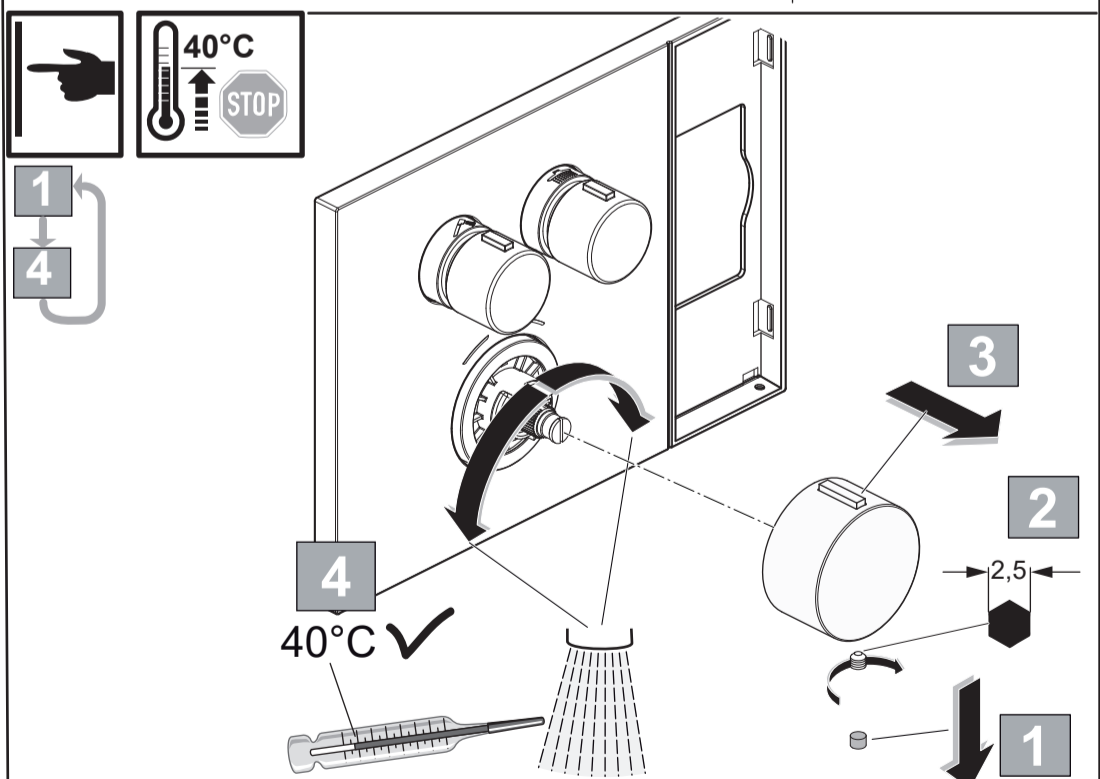

CERATHERM NAVIGO

A 7894 ..

Ideal Standard

0424 / A 869 084
 Made in Germany

Ideal Standard International NV
 Corporate Village - Gent Building
 Da Vincilaan 2
 1935 Zaventem
 Belgium

www.idealstandard.com

	P	bar		MAX. 10		5		Q	(3 bar)
	T	°C		MAX. 80		65			l/min
						55			18