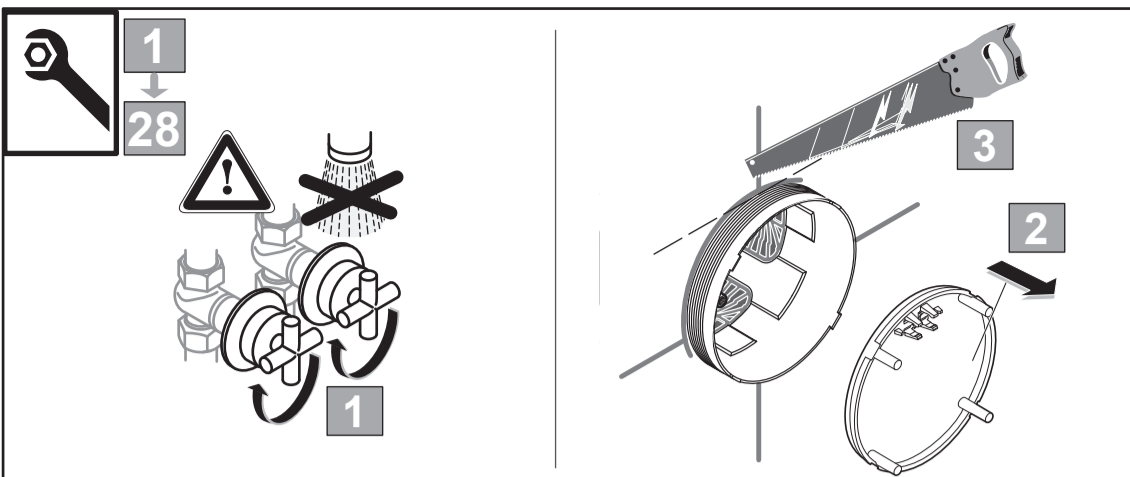

CERATHERM NAVIGO

A 7894 ..

Ideal Standard

0424 / A 869 084
 Made in Germany

Ideal Standard International NV
 Corporate Village - Gent Building
 Da Vincilaan 2
 1935 Zaventem
 Belgium

www.idealstandard.com

	P	bar		MAX. 10		5		Q	(3 bar)
	T	°C		MAX. 80		65			l/min
						55			18