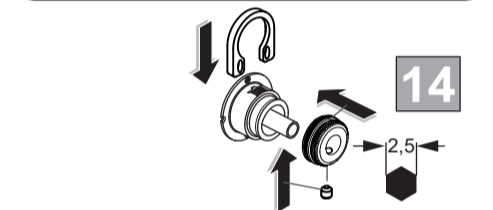

CERATHERM NAVIGO

A 7894 ..

Ideal Standard

0424 / A 869 084
 Made in Germany

Ideal Standard International NV
 Corporate Village - Gent Building
 Da Vincilaan 2
 1935 Zaventem
 Belgium

www.idealstandard.com

	P	bar		MAX. 10		5		Q	(3 bar)
	T	°C		MAX. 80		65			l/min
						55			18