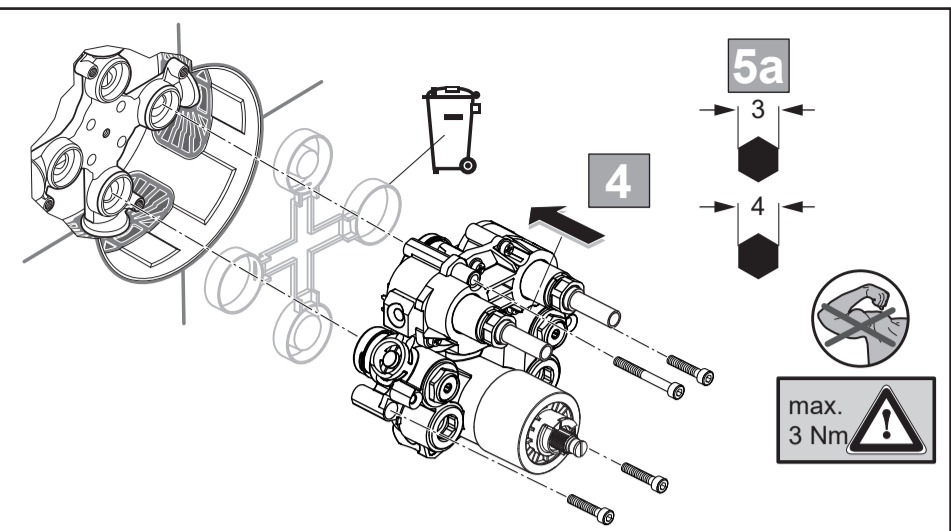

CERATHERM NAVIGO

A 7894 ..

Ideal Standard

0424 / A 869 084
 Made in Germany

Ideal Standard International NV
 Corporate Village - Gent Building
 Da Vincilaan 2
 1935 Zaventem
 Belgium

www.idealstandard.com

	P	bar		MAX. 10		5		Q	(3 bar)
	T	°C		MAX. 80		65			l/min
						55			18