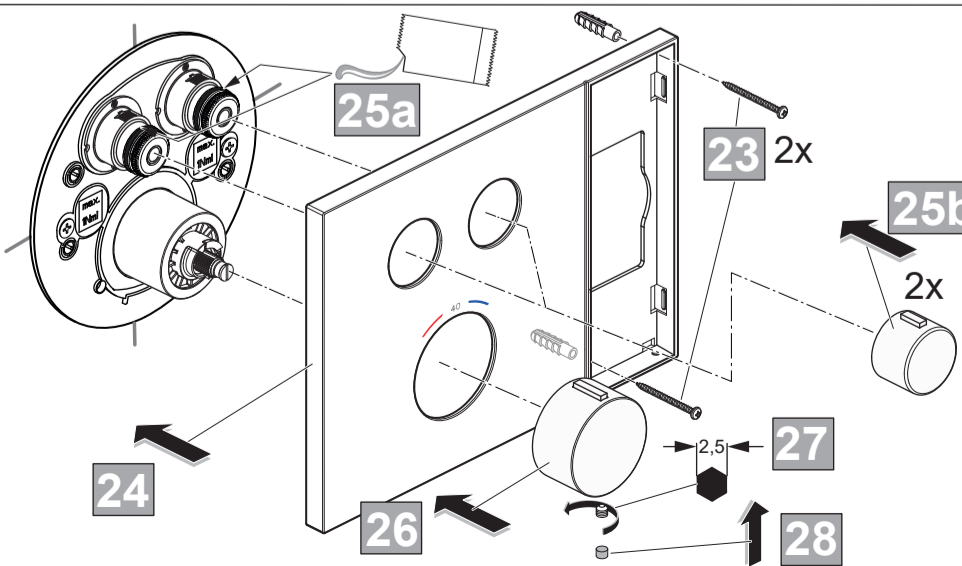

CERATHERM NAVIGO

A 7894 ..

Ideal Standard

0424 / A 869 084
 Made in Germany

Ideal Standard International NV
 Corporate Village - Gent Building
 Da Vincilaan 2
 1935 Zaventem
 Belgium

www.idealstandard.com

	P	bar		MAX. 10		5		Q	(3 bar)
	T	°C		MAX. 80		65			l/min
						55			18