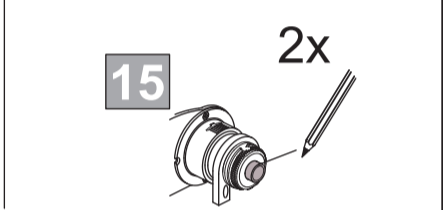

CERATHERM NAVIGO

A 7894 ..

Ideal Standard

0424 / A 869 084
 Made in Germany

Ideal Standard International NV
 Corporate Village - Gent Building
 Da Vincilaan 2
 1935 Zaventem
 Belgium

www.idealstandard.com

	P	bar		MAX. 10		5		Q	(3 bar)
	T	°C		MAX. 80		65			l/min
						55			18