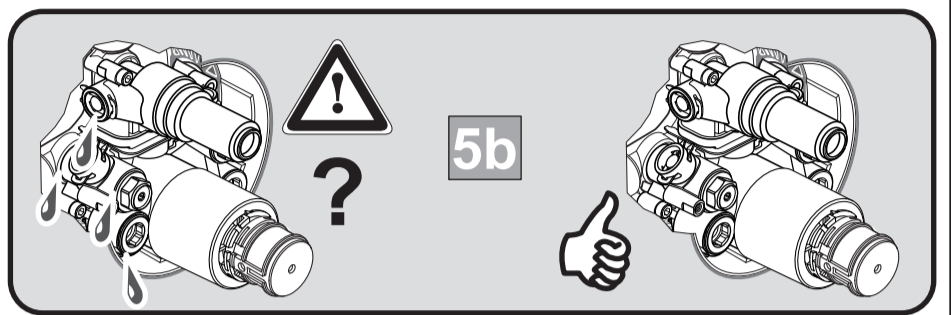

CERATHERM NAVIGO

A 7894 ..

Ideal Standard

0424 / A 869 084
 Made in Germany

Ideal Standard International NV
 Corporate Village - Gent Building
 Da Vincilaan 2
 1935 Zaventem
 Belgium

www.idealstandard.com

	P	bar		MAX. 10		5		Q	(3 bar)
	T	°C		MAX. 80		65			l/min
						55			18