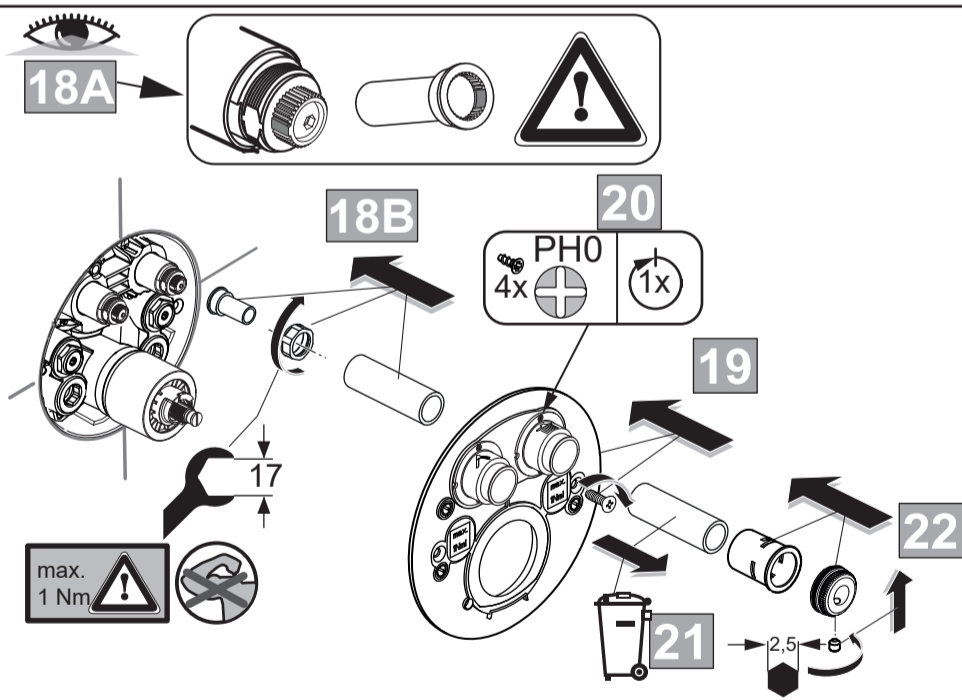

CERATHERM NAVIGO

A 7894 ..

Ideal Standard

0424 / A 869 084
 Made in Germany

Ideal Standard International NV
 Corporate Village - Gent Building
 Da Vincilaan 2
 1935 Zaventem
 Belgium

www.idealstandard.com

	P	bar		MAX. 10		5		Q	(3 bar)
	T	°C		MAX. 80		65			l/min
						55			18