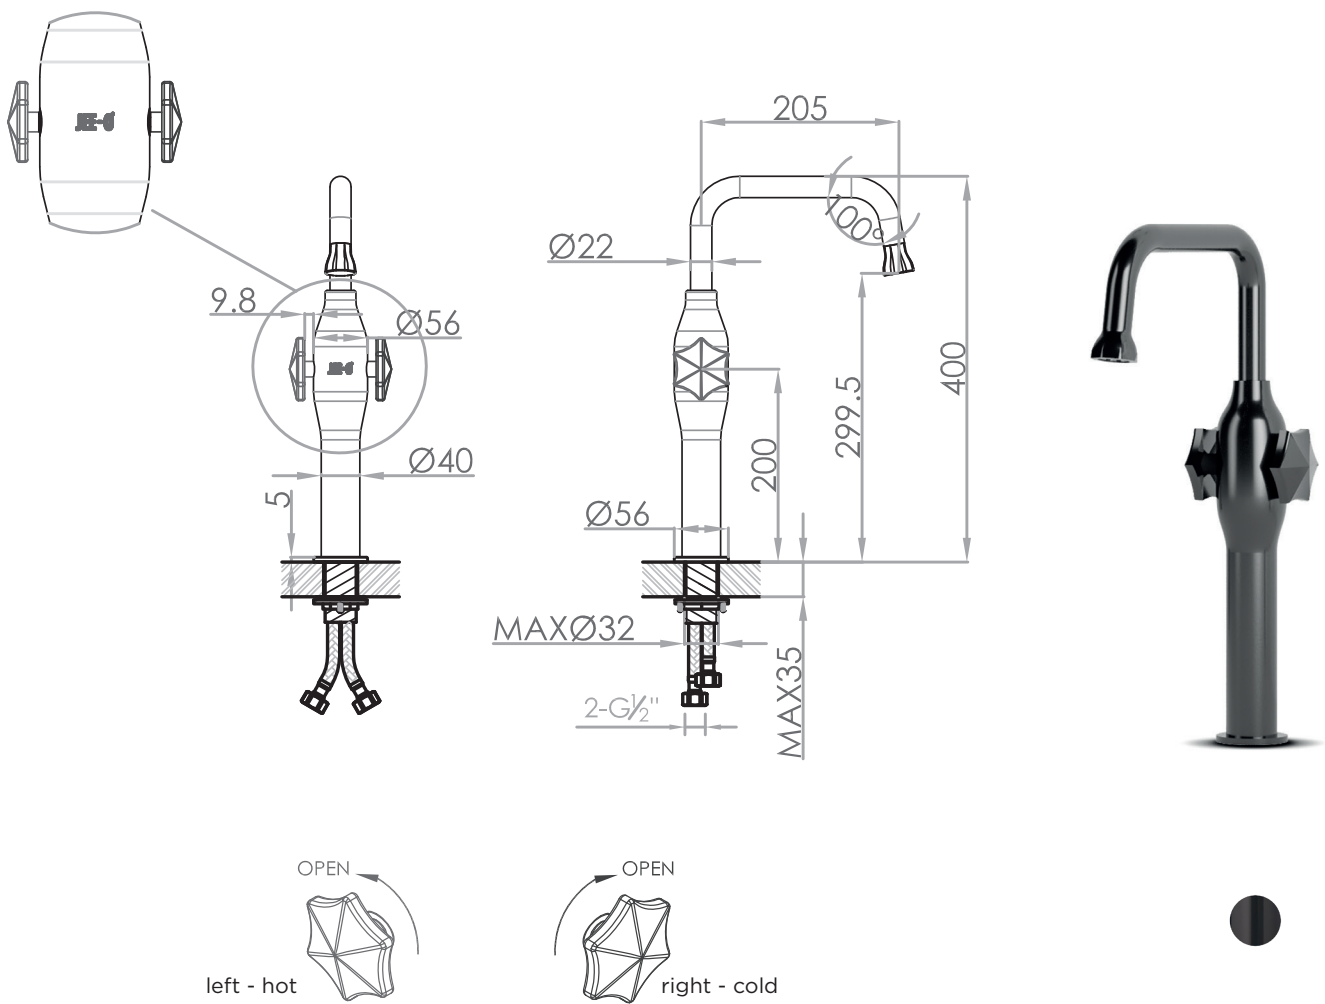

JEE-O bloom basin/kitchen mixer

Article code:	600-1756	Connection:	2 x G 1/2" (Ø15mm / 0.6") nylon ^(out) /epdm ⁽ⁱⁿ⁾ flexhose with brass swivel British Standard Pipe (BSP)
Material:	● PVD coated gun metal Stainless Steel r304	Thread:	
Cleaning instructions:	download JEE-O shower and taps manual on our website: www.jee-o.com	Dimension package:	L 54 x W 34 x H 11 cm
Cartridges:	Available soon	Total weight:	2.37 kg
Cleaning:	Cleaning vinegar or alcohol	Package weight:	0.584 kg
Flow at water of 38°C / 100,4°F:	11L p/m at 3bar pressure	2 year warranty	