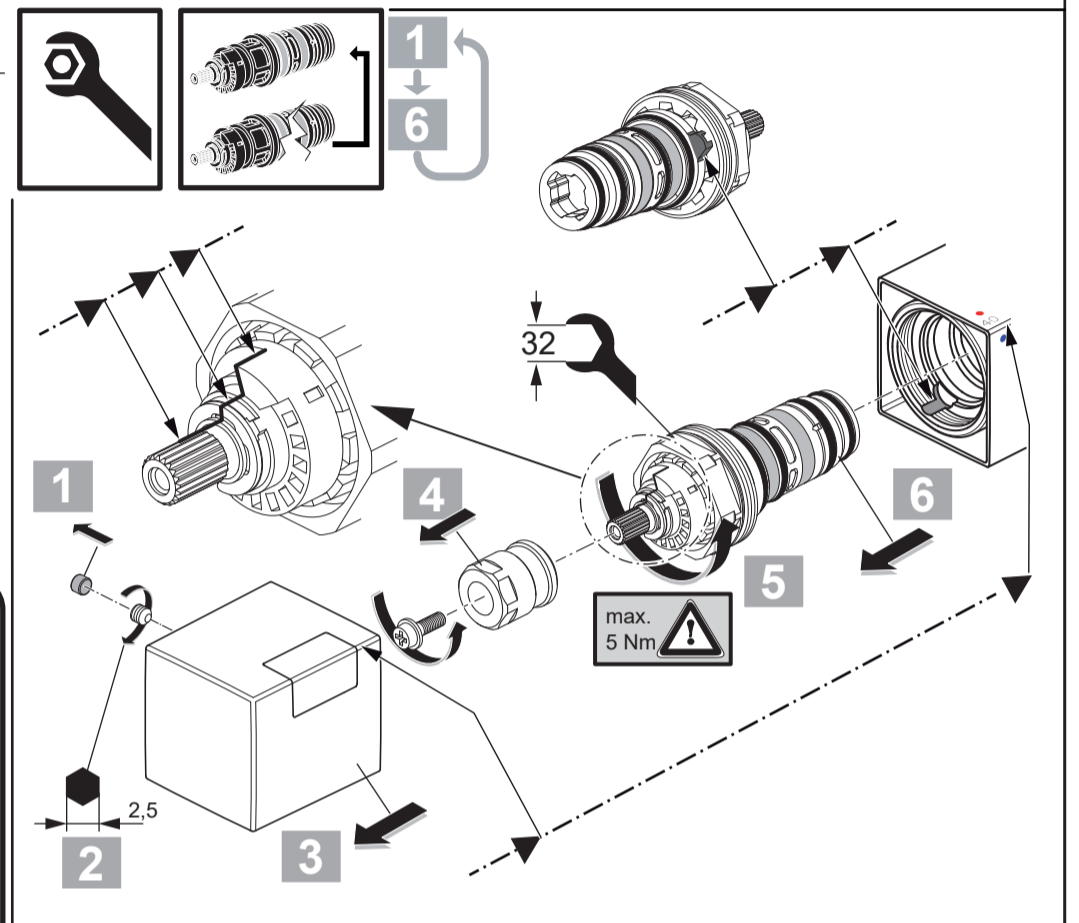

Pos.	Part No.
1	A 861 545 AA
2	A 861 371 NU
3	A 861 373 NU
4	A 861 245 NU*
5	A 861 546 NU
6	A 861 372 NU
7	A 861 547 AA

Ideal Standard

CERATHERM C100
 A 7533 ..

0321 / A 868 968
 Made in Germany

Ideal Standard International NV
 Corporate Village - Gent Building
 Da Vincilaan 2
 1935 Zaventem
 Belgium

www.idealstandardinternational.com

	P	bar		MAX. 10		5			Q	(3 bar)
	T	°C		MAX. 80		65			I/min	22