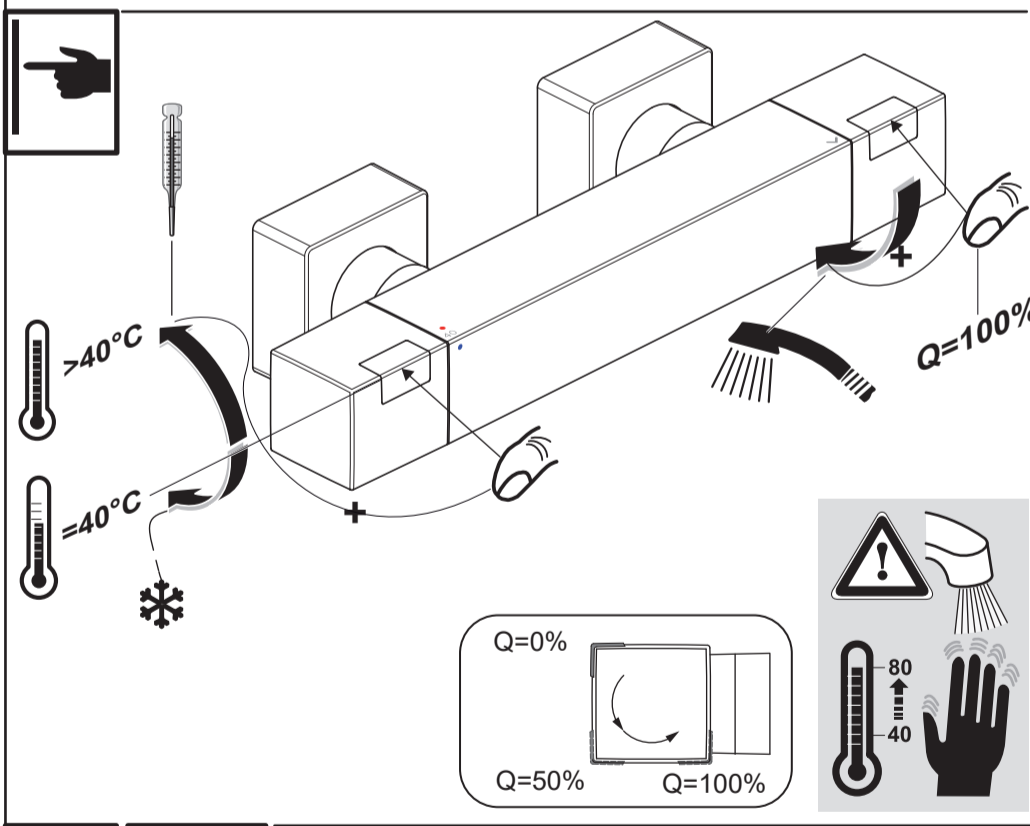

Pos.	Part No.
1	A 861 545 AA
2	A 861 371 NU
3	A 861 373 NU
4	A 861 245 NU*
5	A 861 546 NU
6	A 861 372 NU
7	A 861 547 AA

Ideal Standard

CERATHERM C100
 A 7533 ..

0321 / A 868 968
 Made in Germany

Ideal Standard International NV
 Corporate Village - Gent Building
 Da Vincilaan 2
 1935 Zaventem
 Belgium

www.idealstandardinternational.com

	P	bar		MAX. 10		5			Q	(3 bar)
	T	°C		MAX. 80		65			I/min	22