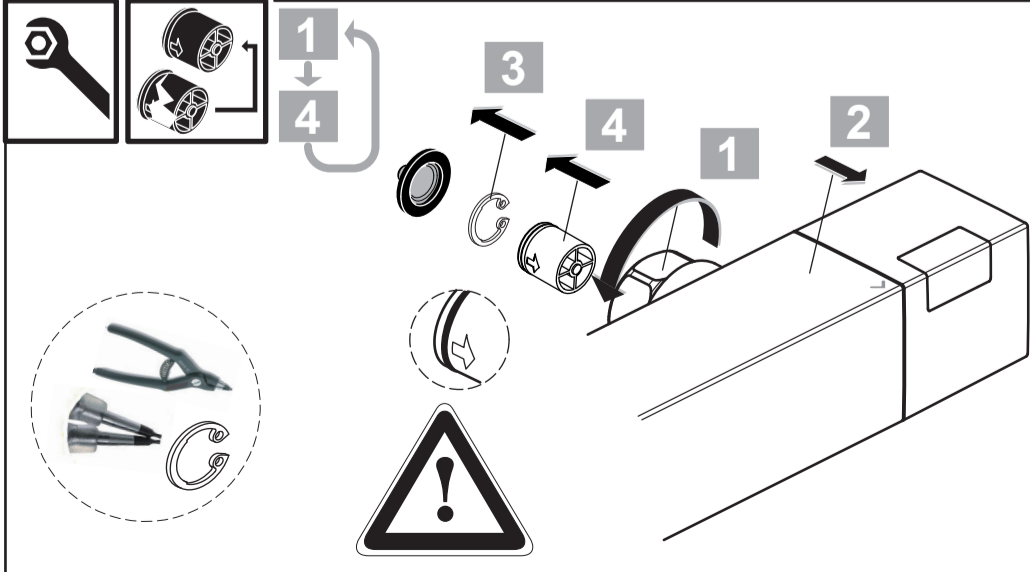

P	bar		MAX. 10		5			Q	(3 bar)
	T	°C		MAX. 80		65			I/min	22