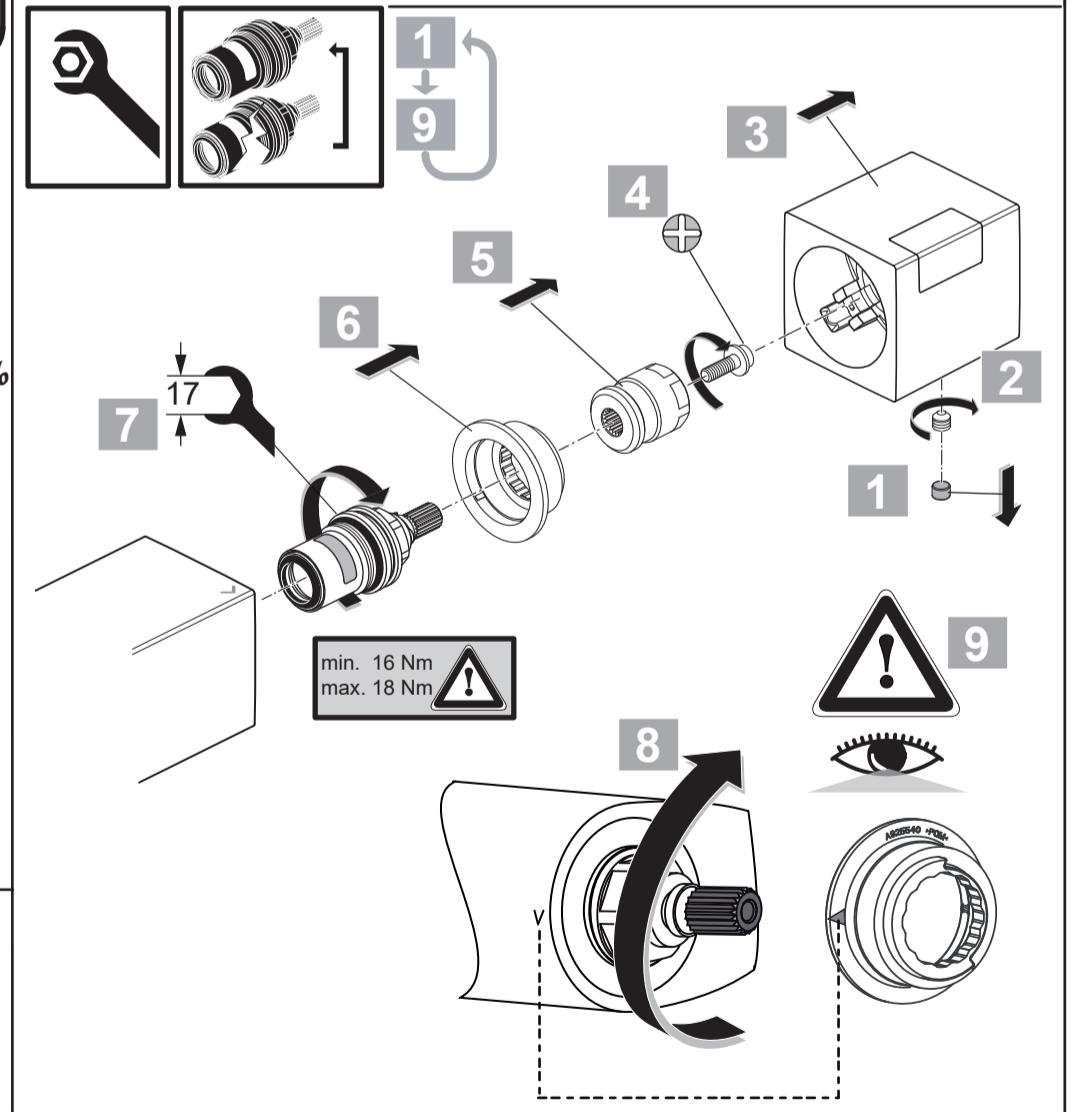

Pos.	Part No.
1	A 861 545 AA
2	A 861 371 NU
3	A 861 373 NU
4	A 861 245 NU*
5	A 861 546 NU
6	A 861 372 NU
7	A 861 547 AA

Ideal Standard

CERATHERM C100
 A 7533 ..

0321 / A 868 968
 Made in Germany

Ideal Standard International NV
 Corporate Village - Gent Building
 Da Vincilaan 2
 1935 Zaventem
 Belgium

www.idealstandardinternational.com

	P	bar		MAX. 10		5			Q	(3 bar)
	T	°C		MAX. 80		65			I/min	22