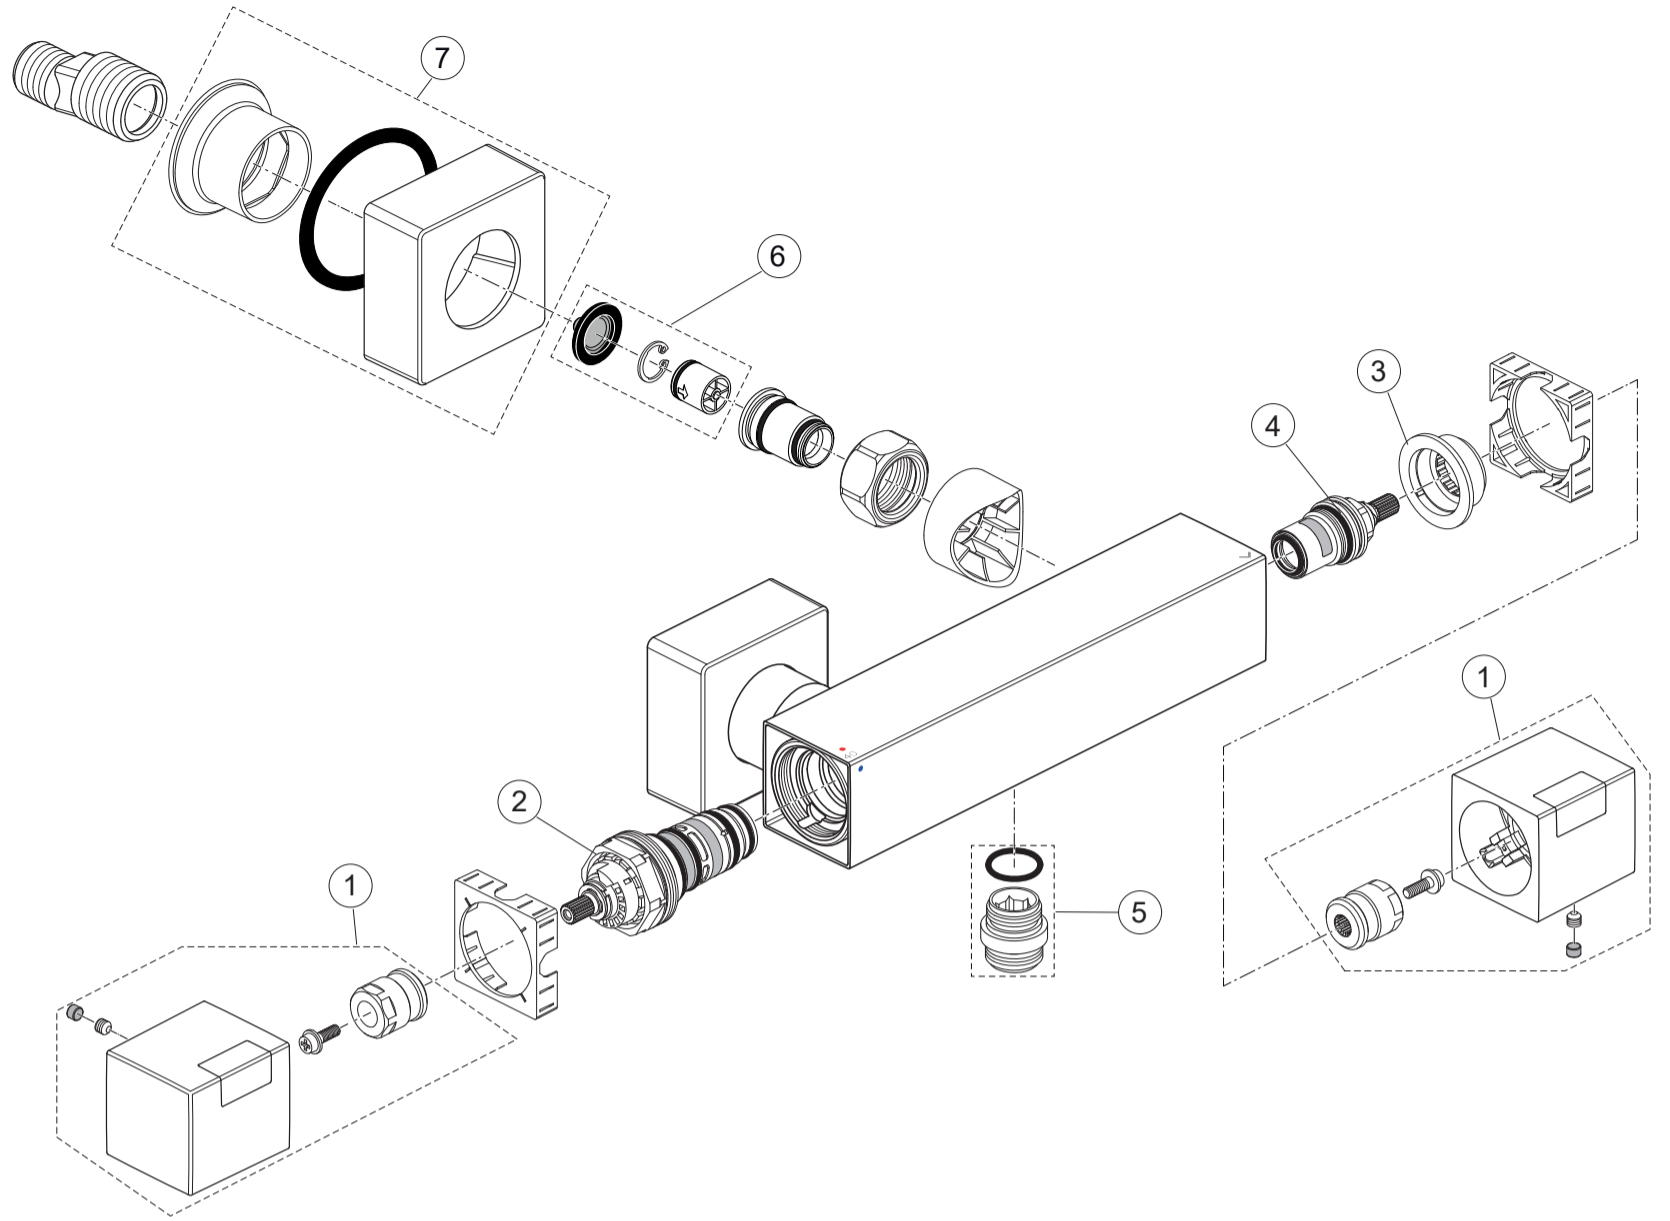

Pos.	Part No.
1	A 861 545 AA
2	A 861 371 NU
3	A 861 373 NU
4	A 861 245 NU*
5	A 861 546 NU
6	A 861 372 NU
7	A 861 547 AA

Ideal Standard

CERATHERM C100
 A 7533 ..

0321 / A 868 968
 Made in Germany

Ideal Standard International NV
 Corporate Village - Gent Building
 Da Vincilaan 2
 1935 Zaventem
 Belgium

www.idealstandardinternational.com

	P	bar		MAX. 10		5			Q	(3 bar)
	T	°C		MAX. 80		65			I/min	22