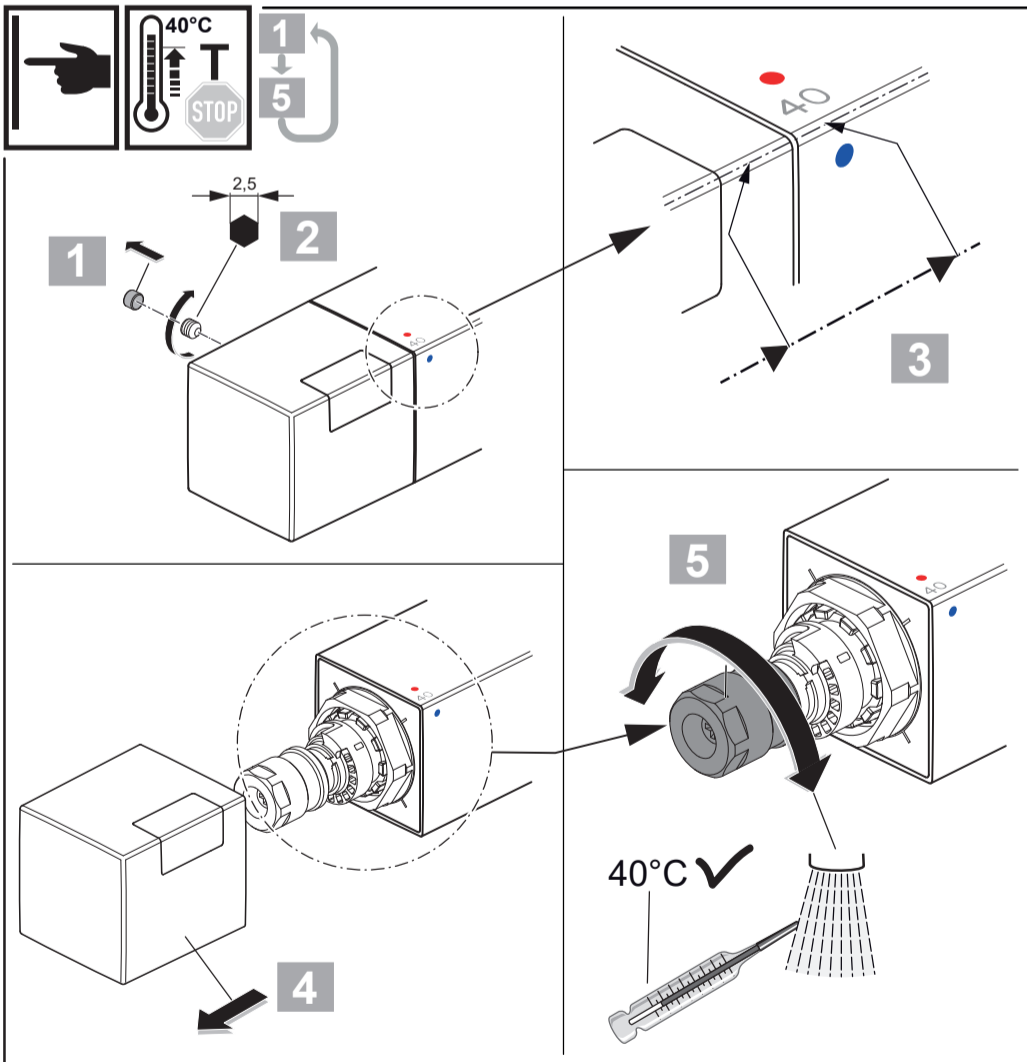

Pos.	Part No.
1	A 861 545 AA
2	A 861 371 NU
3	A 861 373 NU
4	A 861 245 NU*
5	A 861 546 NU
6	A 861 372 NU
7	A 861 547 AA

Ideal Standard

CERATHERM C100
 A 7533 ..

0321 / A 868 968
 Made in Germany

Ideal Standard International NV
 Corporate Village - Gent Building
 Da Vincilaan 2
 1935 Zaventem
 Belgium

www.idealstandardinternational.com

	P	bar		MAX. 10		5			Q	(3 bar)
	T	°C		MAX. 80		65			I/min	22