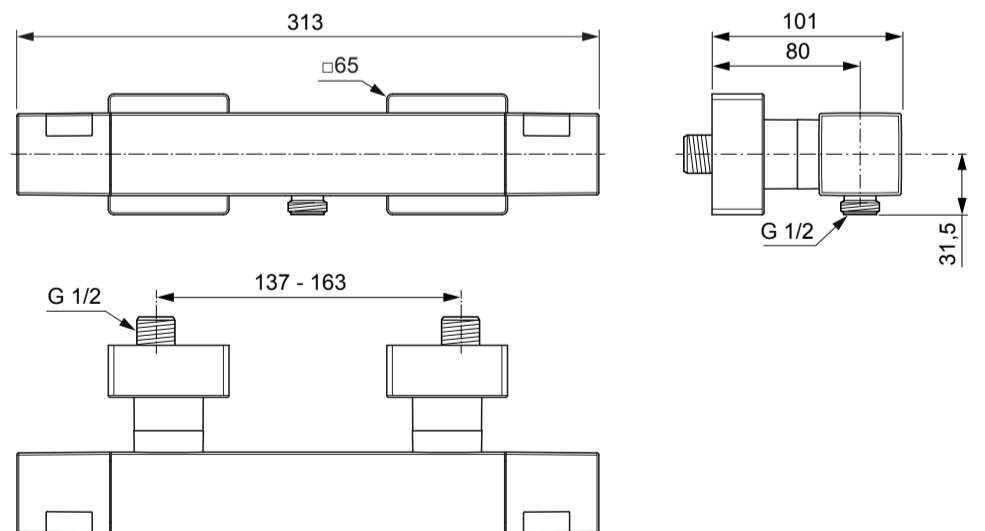

Pos.	Part No.
1	A 861 545 AA
2	A 861 371 NU
3	A 861 373 NU
4	A 861 245 NU*
5	A 861 546 NU
6	A 861 372 NU
7	A 861 547 AA

Ideal Standard

CERATHERM C100
 A 7533 ..

0321 / A 868 968
 Made in Germany

Ideal Standard International NV
 Corporate Village - Gent Building
 Da Vincilaan 2
 1935 Zaventem
 Belgium

www.idealstandardinternational.com

	P	bar		MAX. 10		5			Q	(3 bar)
	T	°C		MAX. 80		65			I/min	22