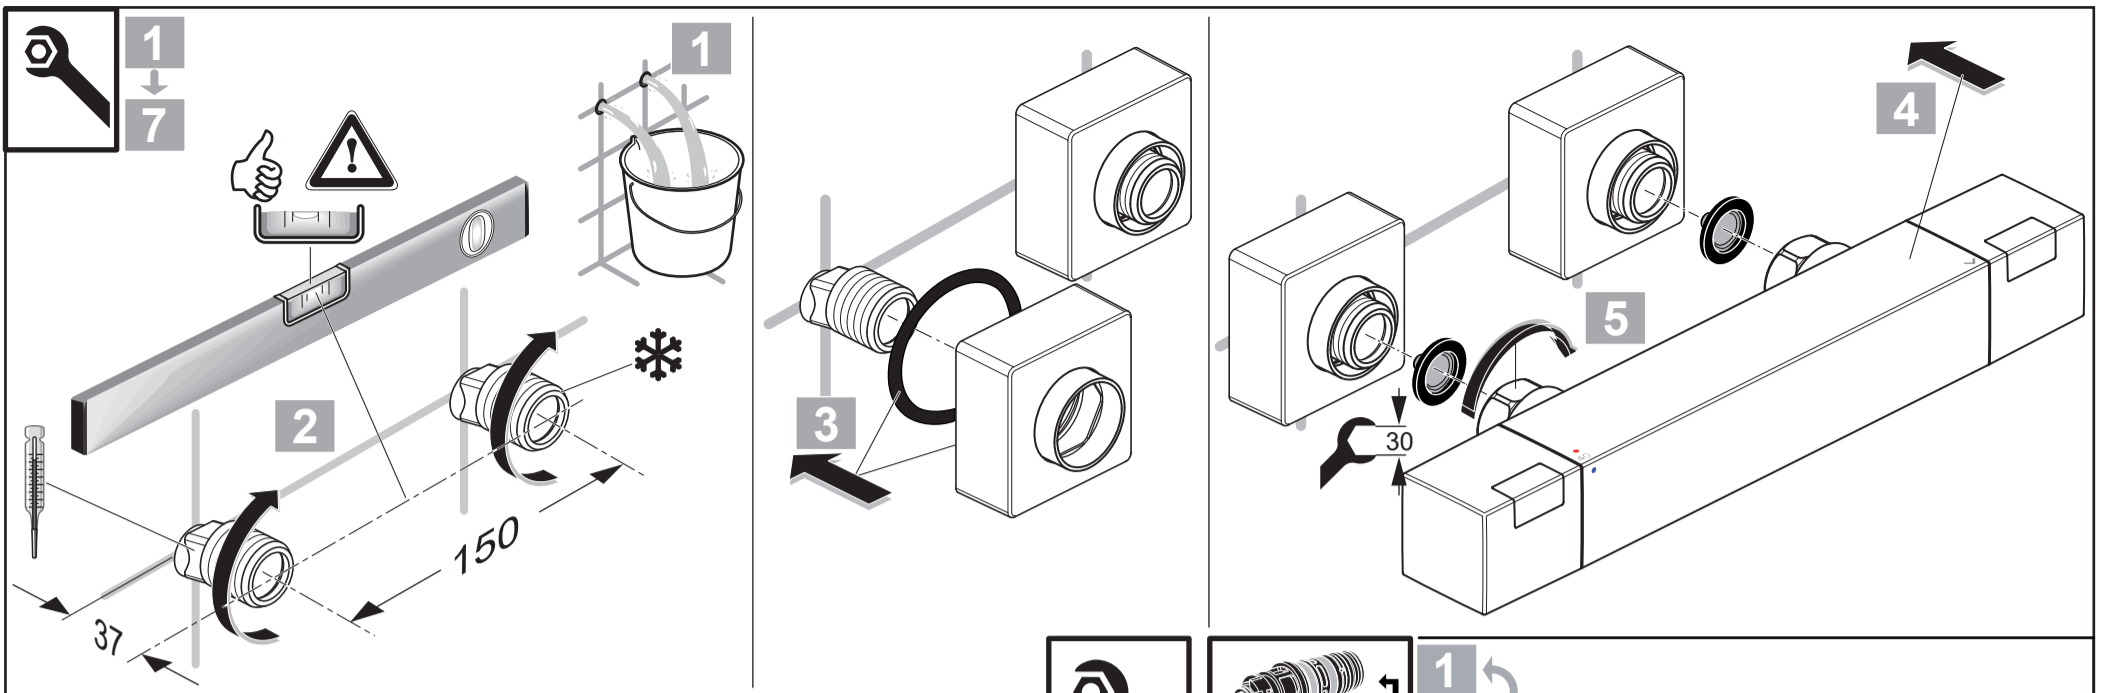

P	bar		MAX. 10		5			Q	(3 bar)
	T	°C		MAX. 80		65			I/min	22