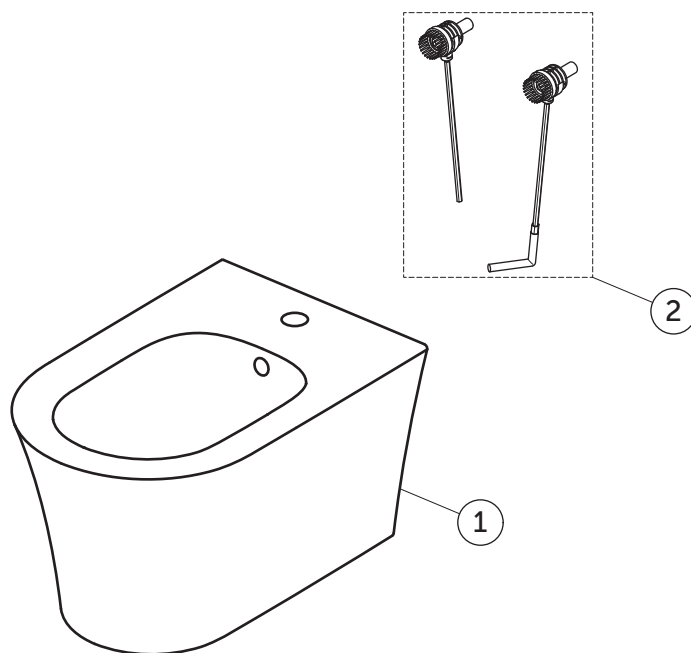

SPARE PARTS

Wall Hung Bidet
HF; 1TH; OF

E2637MA

LDV

Item	Description	Spare Code
1	WHG BIDET HF WHT	
2	FIXING SET WB9 WH MM203	TT0299598

Ideal Standard International NV
Corporate Village – Gent Building
Da Vincilaan 2
B1935 – Zaventem
Belgium