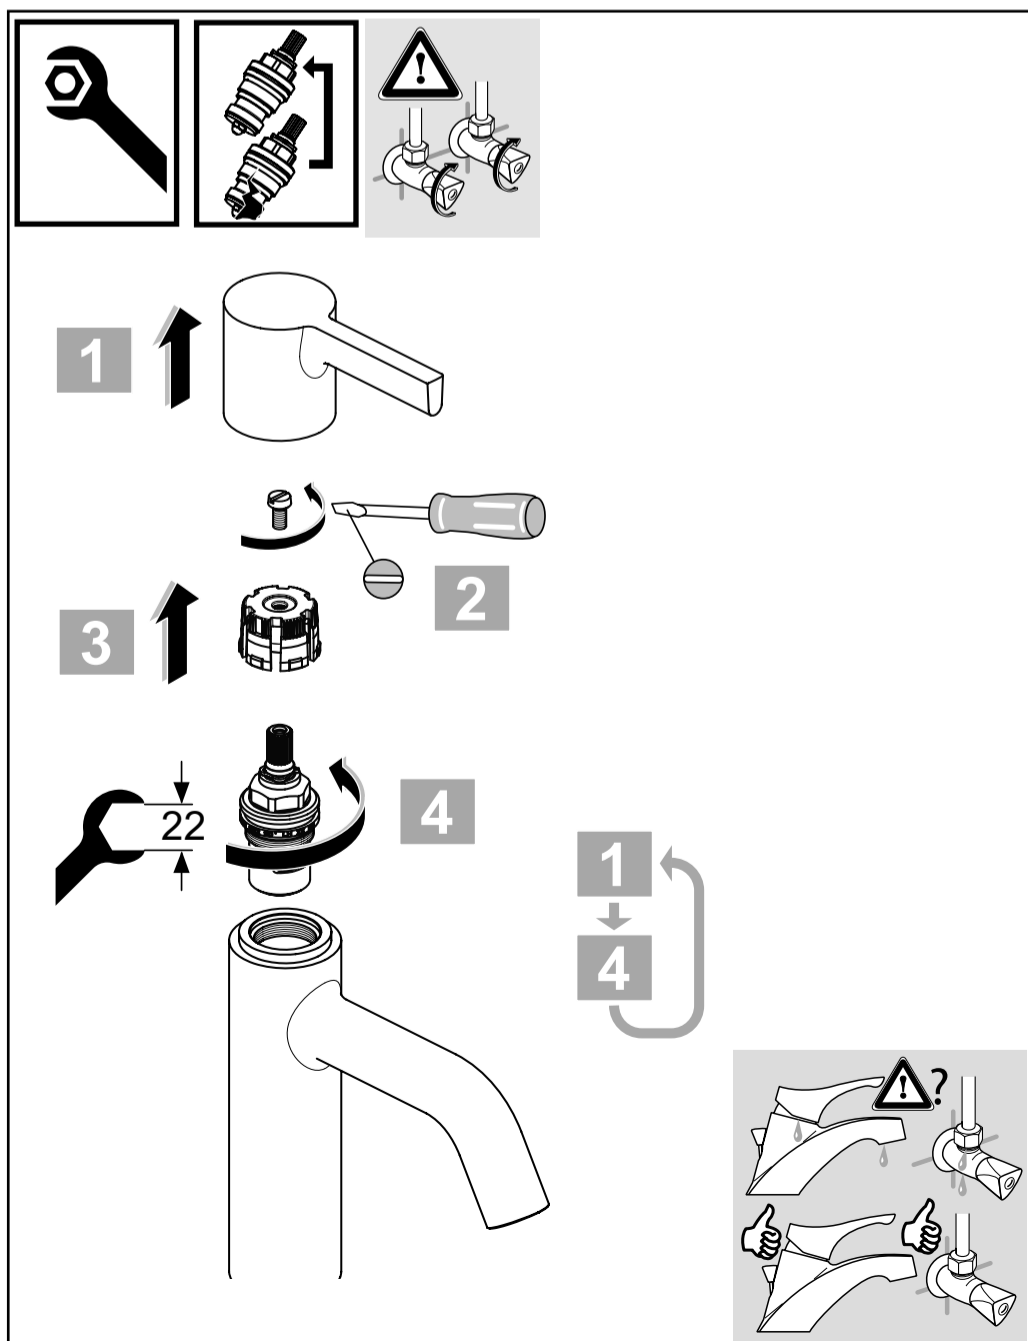

XX = AA, AD,

- 1 - B 961886 XX
- 2 - B 961659 NU
- 3 - A 962708 NU
- 4 - A 960196 NU
- 5 - B 961276 XX
- 6 - B 960480 NU

Ideal Standard

Joy

12.2022 / B565310

Ideal Standard International NV
Corporate Village – Gent Building
Da Vincilaan 2
1935 Zaventem
Belgium
<http://www.idealstandardinternational.com>