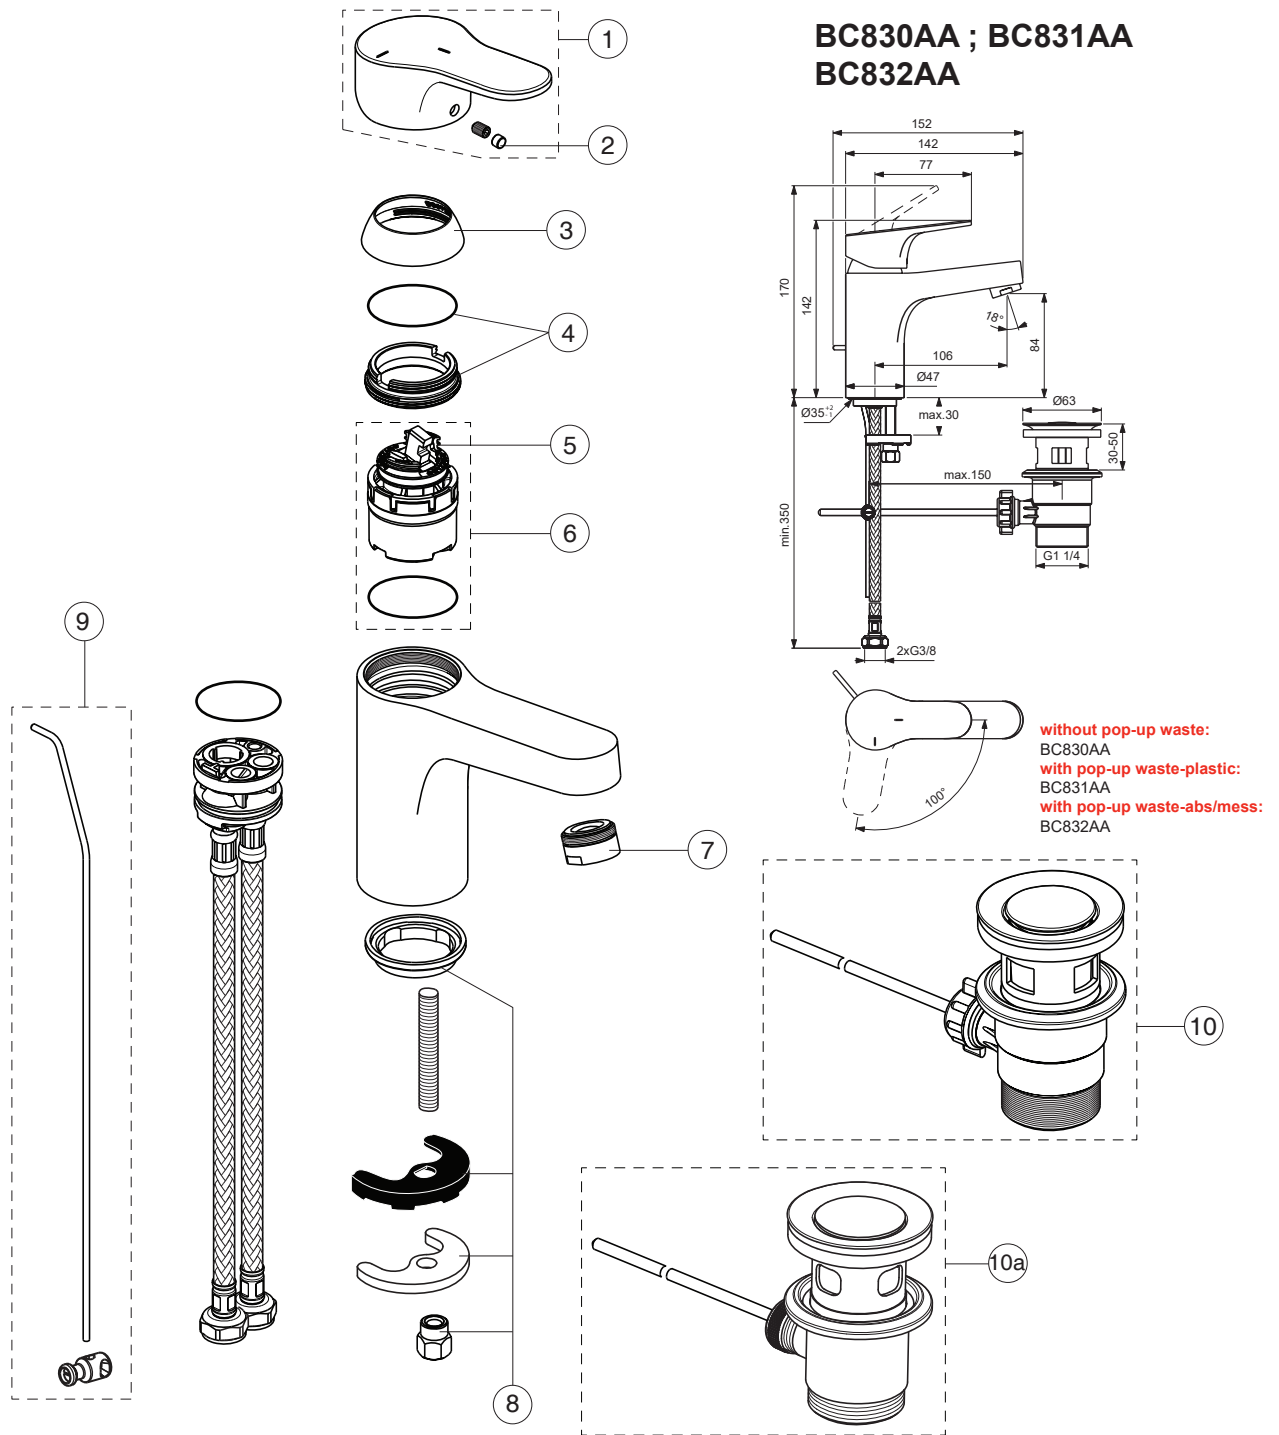

CERABASE

Ideal Standard

Produced from: March 2024

**BC830AA ; BC831AA
BC832AA**

without pop-up waste:
BC830AA
with pop-up waste-plastic:
BC831AA
with pop-up waste-abs/mess:
BC832AA

Pos.	Signify	Spare parts-Nr.	Quantity	Pos.	Signify	Spare parts-Nr.	Quantity
1	Lever	B961853AA	1 Set				
2	Rubber button	A963751NU	1 Pcs.				
3	Cap M38x1.5	B961373AA	1 Pcs.				
4	Screw M38x1.5	B961374NU	1 Set				
5	Hot limit stop	A861181NU	1 Pcs.				
6	Cartridge Ø38mm	B961491NU*	1 Set				
7	Aerator M24x1-3.8 L/min	B960883AA	1 Pcs.				
8	Fixation set	A964520NU	1 Set				
9	Pull-up rod-compl.	B960900AA	1 Set				
10	Pop-up waste-plastic	B964550AA	1 Pcs.				
	Pop-up waste-abs/mess.	B960853AA	1 Pcs.				

*Universal set (not all parts needed)

CERABASE

Ideal Standard

Produced from: July 2022

Pos.	Signify	Spare parts-Nr.	Quantity	Pos.	Signify	Spare parts-Nr.	Quantity
1	Lever	B961853AA	1 Set				
2	Rubber button	A963751NU	1 Pcs.				
3	Cap M38x1.5	B961373AA	1 Pcs.				
4	Screw M38x1.5	B961374NU	1 Set				
5	Hot limit stop	A861181NU	1 Pcs.				
6	Cartridge Ø38mm	A861156NU*	1 Set				
7	Aerator M24x1-5 l/min	B960754AA	1 Pcs.				
8	Fixation set	A964520NU	1 Set				
9	Pull-up rod-compl.	B960900AA	1 Set				
10	Pop-up waste-plastic	B964550AA	1 Pcs.				
10a	Pop-up drain ass.	A962991AA	1 Pcs.				

*Universal set (not all parts needed)