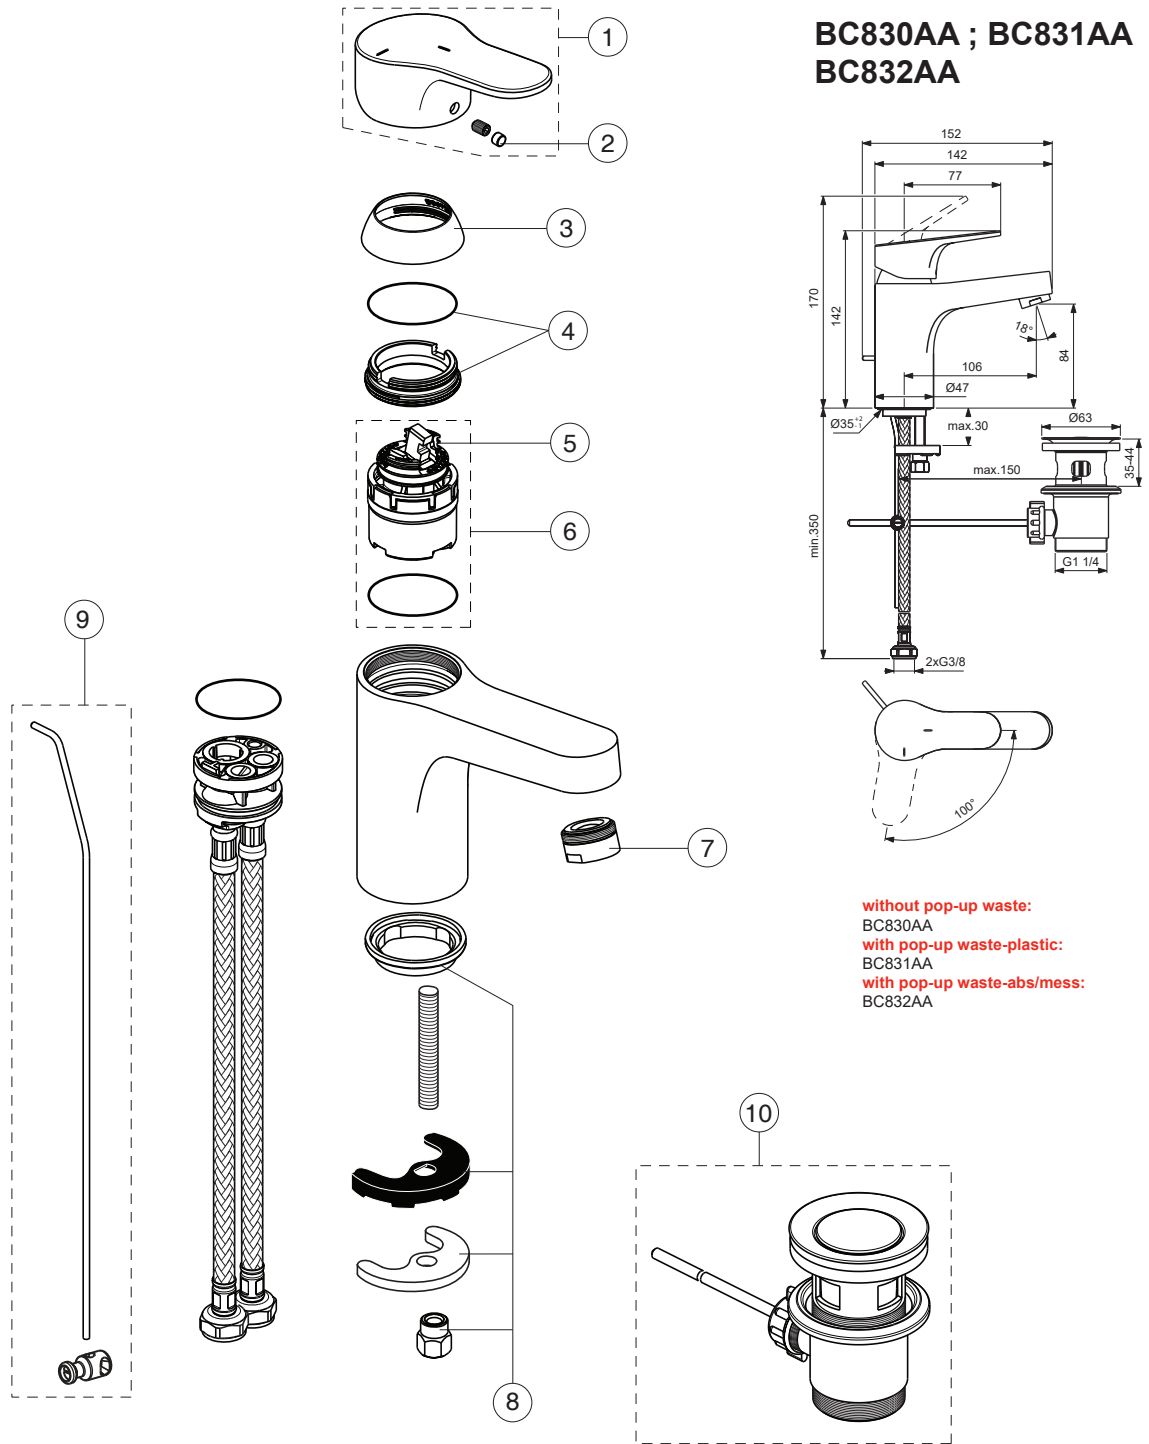

CERABASE

Ideal Standard

Produced from: March 2024

**BC830AA ; BC831AA
BC832AA**

without pop-up waste:
BC830AA
with pop-up waste-plastic:
BC831AA
with pop-up waste-abs/mess:
BC832AA

Pos.	Signify	Spare parts-Nr.	Quantity	Pos.	Signify	Spare parts-Nr.	Quantity
1	Lever	B961853AA	1 Set				
2	Rubber button	A963751NU	1 Pcs.				
3	Cap M38x1.5	B961373AA	1 Pcs.				
4	Screw M38x1.5	B961374NU	1 Set				
5	Hot limit stop	A861181NU	1 Pcs.				
6	Cartridge Ø38mm	B961491NU*	1 Set				
7	Aerator M24x1-3.8 L/min	B960883AA	1 Pcs.				
8	Fixation set	A964520NU	1 Set				
9	Pull-up rod-compl.	B960900AA	1 Set				
10	Pop-up waste-plastic	B964550AA	1 Pcs.				
	Pop-up waste-abs/mess.	B960853AA	1 Pcs.				

*Universal set (not all parts needed)

CERABASE

Ideal Standard

Produced from: July 2022

Pos.	Signify	Spare parts-Nr.	Quantity	Pos.	Signify	Spare parts-Nr.	Quantity
1	Lever	B961853AA	1 Set				
2	Rubber button	A963751NU	1 Pcs.				
3	Cap M38x1.5	B961373AA	1 Pcs.				
4	Screw M38x1.5	B961374NU	1 Set				
5	Hot limit stop	A861181NU	1 Pcs.				
6	Cartridge Ø38mm	A861156NU*	1 Set				
7	Aerator M24x1-5 l/min	B960754AA	1 Pcs.				
8	Fixation set	A964520NU	1 Set				
9	Pull-up rod-compl.	B960900AA	1 Set				
10	Pop-up waste-plastic	B964550AA	1 Pcs.				
10a	Pop-up drain ass.	A962991AA	1 Pcs.				

*Universal set (not all parts needed)