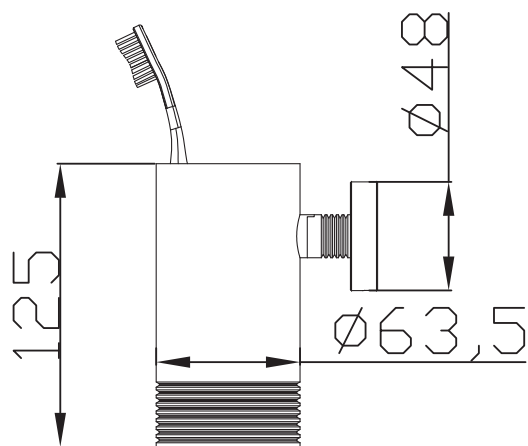

# JEE-O soho wall cup

Article code:

701-0130

● RAW

701-0132

● 1.5 Electro powder spray hammercoated black

Material:

Stainless Steel r304

Cleaning instructions:

download JEE-O shower and taps manual on our website: [www.jee-o.com](http://www.jee-o.com)

Dimension package:

L 18 x W 7.5 x H 7.5 cm

Total weight:

0.494 kg

Package weight:

0.054 kg