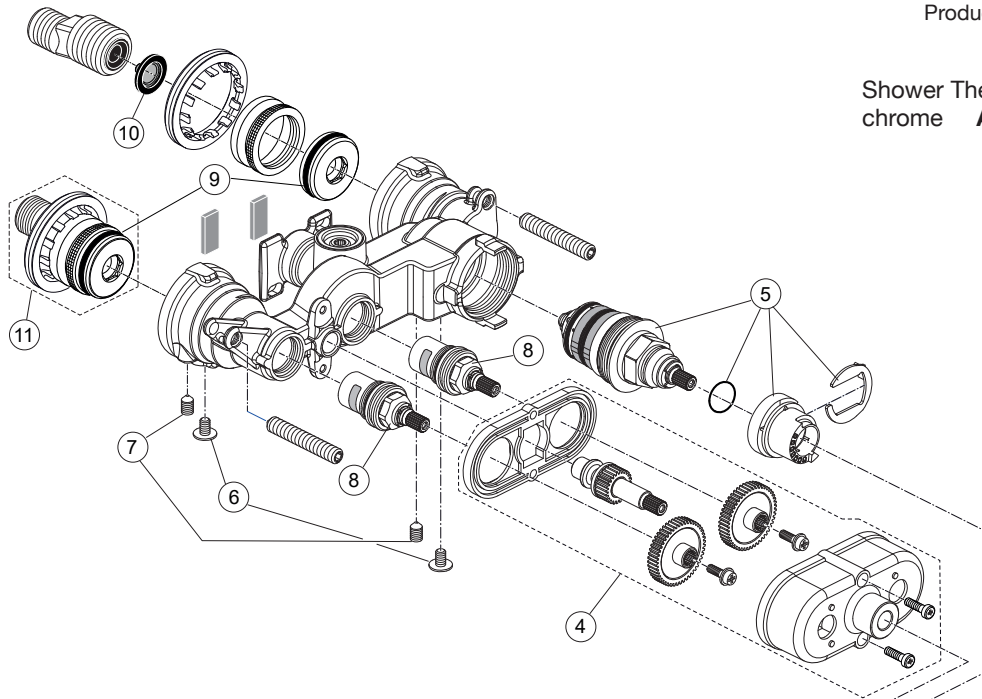

Shower Thermostat with spout chrome **A7608AA**

Pos.	Description	Part-Number	Qty.	Pos.	Description	Part-Number	Qty.
1	Handle cpl.	A 861 593 AA	1 Set	11	S-Connector cpl.	F 961 128 NU	1 Set
2	Nipple G1/2 outside cpl.	A 861 596 AA	1 Set	12	Spout cpl.	A 861 597 AA	1 pcs
3	Flow limiter 8l/min	B 961 093 NU	1 pcs				
4	Drive unit	A 861 595 NU	1 Set				
5	Thermostatic Cartridge cpl.	A 861 575 NU*	1 Set				
6	Flange screw M5X8 DIN7380	A 861 560 NU	2 pcs				
7	Thread pin M6 x 10 Din 4027	A 962 857 NU	1 pcs				
8	Cartridge G1/2 90°	A 861 243 NU*	1 pcs				
9	O - ring Ø 28 x 3	A 960 071 NU	2 pcs				
10	Ring / strainer (screen)	A 962 595 NU	2 pcs				

**Universal set (not all parts needed)*