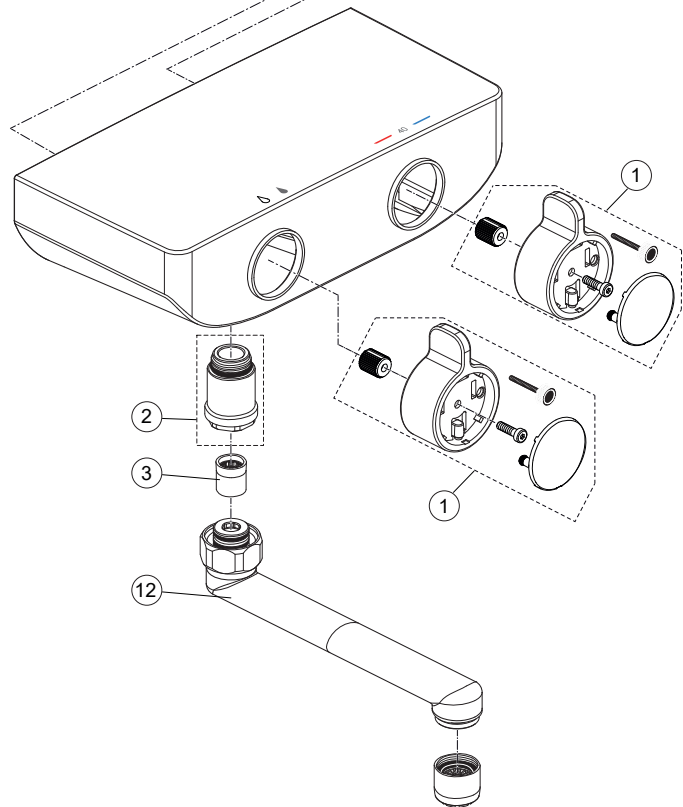

Shower Thermostat with spout chrome **A7608AA**

Pos.	Description	Part-Number	Qty.	Pos.	Description	Part-Number	Qty.
1	Handle cpl.	A 861 593 AA	1 Set	11	S-Connector cpl.	F 961 128 NU	1 Set
2	Nipple G1/2 outside cpl.	A 861 596 AA	1 Set	12	Spout cpl.	A 861 597 AA	1 pcs
3	Flow limiter 8l/min	B 961 093 NU	1 pcs				
4	Drive unit	A 861 595 NU	1 Set				
5	Thermostatic Cartridge cpl.	A 861 575 NU*	1 Set				
6	Flange screw M5X8 DIN7380	A 861 560 NU	2 pcs				
7	Thread pin M6 x 10 Din 4027	A 962 857 NU	1 pcs				
8	Cartridge G1/2 90°	A 861 243 NU*	1 pcs				
9	O - ring Ø 28 x 3	A 960 071 NU	2 pcs				
10	Ring / strainer (screen)	A 962 595 NU	2 pcs				

**Universal set (not all parts needed)*