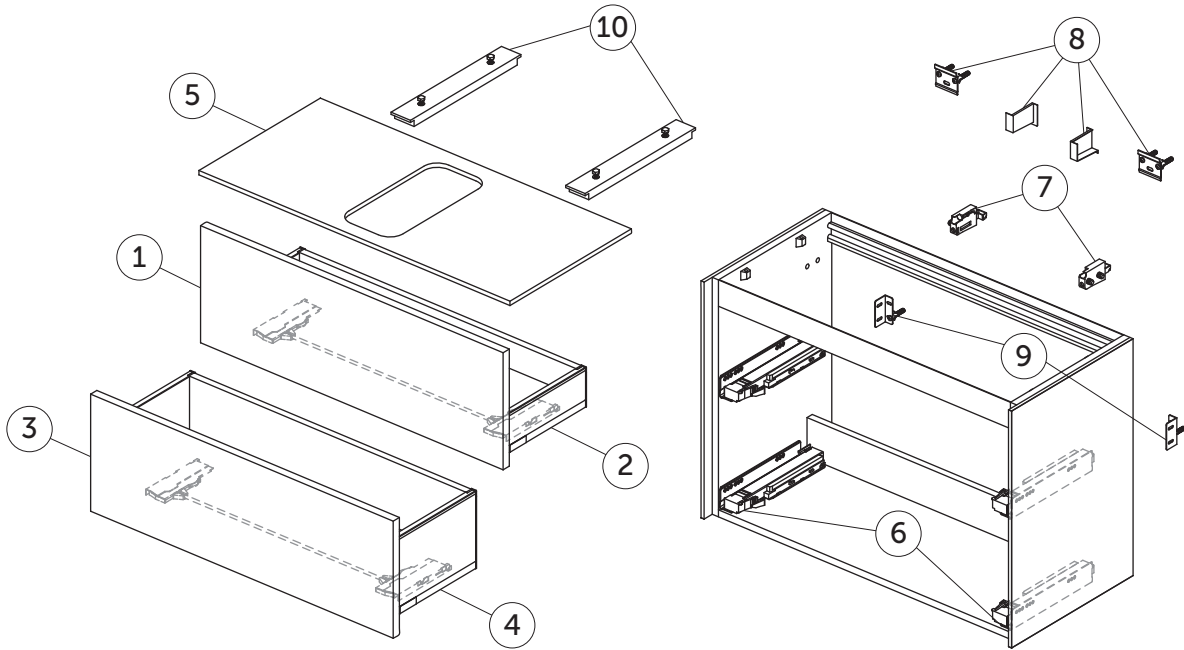

# SPARE PARTS

Basin Unit 800  
2 drawers

Page 1 of 2

Item	Description	Colour/Finish	Code No.	Quantity
1	Upper Drawer front panel 780 x 267	Y1 - Matt White Y2 - Matt Anthracite Y3 - Matt Sunset Y4 - Smoked Oak Y5 - Dark Walnut Y6 - Light Oak	TV753Y1 TV753Y2 TV753Y3 TV753Y4 TV753Y5 TV753Y6	1
2	Upper Drawer structure box 80 x 37	Y2 - Matt Anthracite	TV754Y2	1
3	Lower Drawer front panel 780 x 267	Y1 - Matt White Y2 - Matt Anthracite Y3 - Matt Sunset Y4 - Smoked Oak Y5 - Dark Walnut Y6 - Light Oak	TV755Y1 TV755Y2 TV755Y3 TV755Y4 TV755Y5 TV755Y6	1
4	Lower Drawer structure box 80 x 37	Y2 - Matt Anthracite	TV756Y2	1
5	Worktop 802 x 373 center cut	Y1 - Matt White Y2 - Matt Anthracite Y3 - Matt Sunset Y4 - Smoked Oak Y5 - Dark Walnut Y6 - Light Oak	TV730Y1 TV730Y2 TV730Y3 TV730Y4 TV730Y5 TV730Y6	1
	Worktop 802 x 373 no cut	Y1 - Matt White Y2 - Matt Anthracite Y3 - Matt Sunset Y4 - Smoked Oak Y5 - Dark Walnut Y6 - Light Oak	TV731Y1 TV731Y2 TV731Y3 TV731Y4 TV731Y5 TV731Y6	1
6	Runners 270 Push KIT		TV72567	pair
7	Hanging brackets KIT 1		RV08267	pair
8	Wall fixation KIT 1 new		TV72667	14
9	Safety KIT (brackets, screws & plugs)		TV38767	12
10	Worktop adjustable support kit short		TV73467	pair