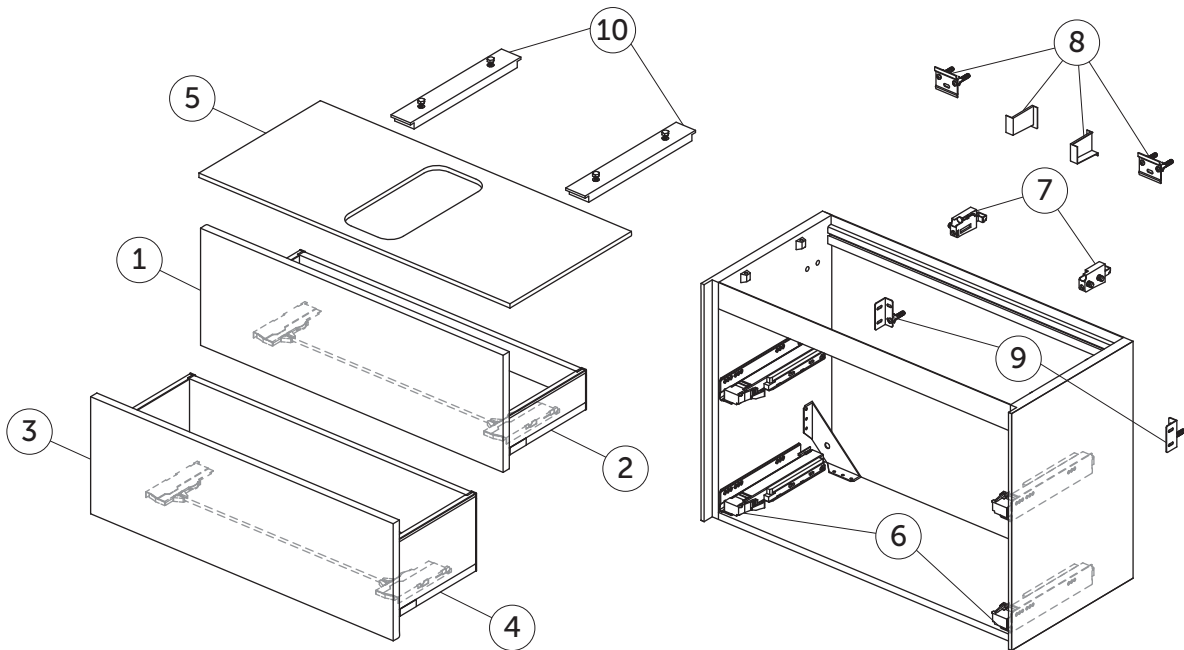

SPARE PARTS

Basin Unit 800
2 drawers

Page 2 of 2

Item	Description	Colour/Finish	Code No.	Quantity
1	Upper Drawer front panel ns 780 x 267	Y1 - Matt White Y2 - Matt Anthracite Y3 - Matt Sunset Y4 - Smoked Oak Y5 - Dark Walnut Y6 - Light Oak	TF040Y1 TF040Y2 TF040Y3 TF040Y4 TF040Y5 TF040Y6	1
2	Upper Drawer structure box ns 80 x 37	Y2 - Matt Anthracite	TF041Y2	1
3	Lower Drawer front panel ns 780 x 267	Y1 - Matt White Y2 - Matt Anthracite Y3 - Matt Sunset Y4 - Smoked Oak Y5 - Dark Walnut Y6 - Light Oak	TF042Y1 TF042Y2 TF042Y3 TF042Y4 TF042Y5 TF042Y6	1
4	Lower Drawer structure box ns 80 x 37	Y2 - Matt Anthracite	TF043Y2	1
5	Worktop ns 802 x 373 center cut	Y1 - Matt White Y2 - Matt Anthracite Y3 - Matt Sunset Y4 - Smoked Oak Y5 - Dark Walnut Y6 - Light Oak	TF009Y1 TF009Y2 TF009Y3 TF009Y4 TF009Y5 TF009Y6	1
	Worktop ns 802 x 373 no cut	Y1 - Matt White Y2 - Matt Anthracite Y3 - Matt Sunset Y4 - Smoked Oak Y5 - Dark Walnut Y6 - Light Oak	TF010Y1 TF010Y2 TF010Y3 TF010Y4 TF010Y5 TF010Y6	1
6	Runners 270 Push KIT		TV72567	pair
7	Hanging brackets KIT 1		RV08267	pair
8	Wall fixation KIT 1 new		TV72667	14
9	Safety KIT (brackets, screws & plugs)		TV38767	12
10	Worktop adjustable support kit short		TV73467	pair

Manufactured post May 2021.
Manufacturer traceability code 9999.

Ideal Standard International NV
Corporate Village – Gent Building
Da Vincilaan 2
B1935 – Zaventem
Belgium

BE +32 (0)2 325 66 33
BG +359 675 30362
DE +49 (0)228 521 580
EG +202 26969700
FR +33 (0)1 49 38 28 00
GB 01482 496 318
GR +30 210 67 90 810
HR +38591 22 99 304

HU +36 30 6991 594
IT 800 652 290
ME +971 4 804 2400
NL +31 (0)77 355 08 08
PL +48 71 7868 301/302
RO +40 21 3223 201/202
SI 00386 59 919040
TR +90 216 314 87 87

UA +359 675 30 468
AL/XK/BA +359 887 709 696
CZ/SK +420 417 592 179
DK/NO/SE +45 75 84 10 10
ES/PT +34 93 561 80 00
LV/LT/EE +371 673 57 792
RS/MK/ME +381 11 713 80 58
RU/MD +7 495 669 23 11