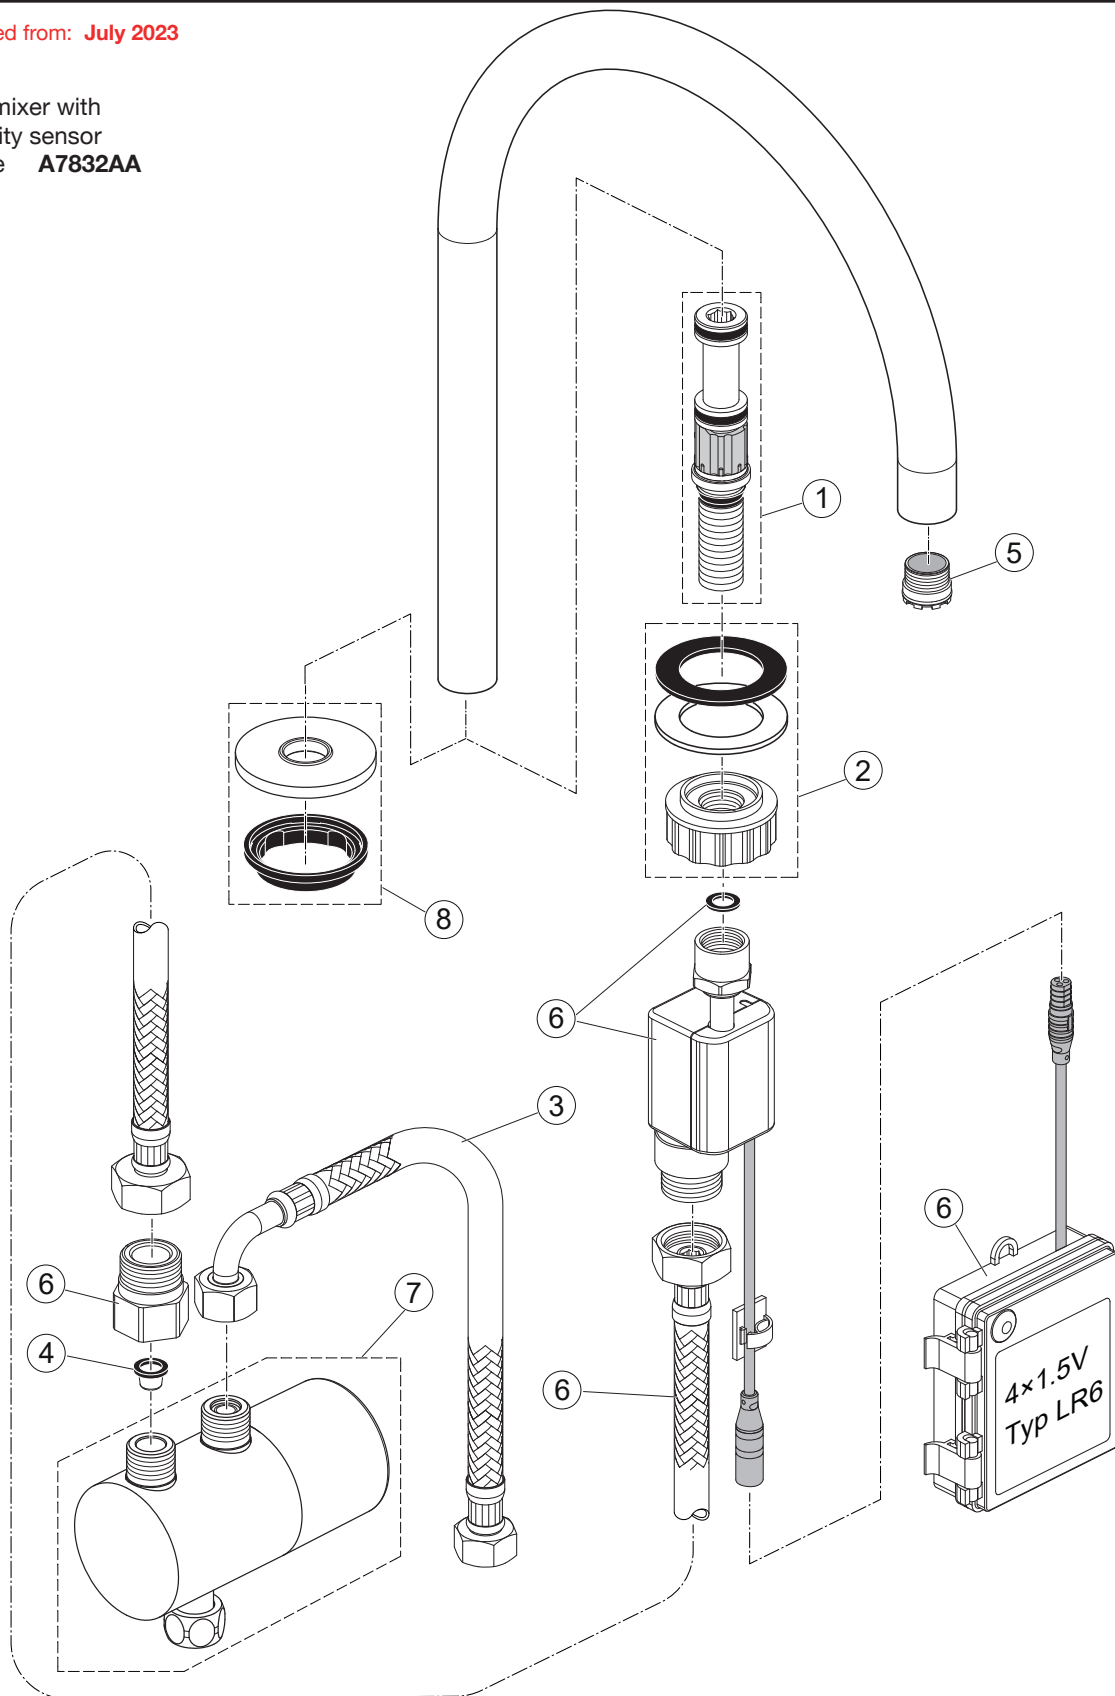

Produced from: **July 2023**

Basin mixer with  
proximity sensor  
chrome **A7832AA**

**Replace XX with the appropriate finish code**

Chrome = AA Silver Storm = GN Gold = A2 Magnetic Grey = A5 Silk black = XG clossy white = AC

**Example spare part order:**

**A 861 763 AA** in Chrome

Pos.	Description	Part-Number	Qty.	Pos.	Description	Part-Number	Qty.
1	Connection nipple cpl.	<b>A 861 763 XX</b>	1 Set	7	See sparepart sheet of A5776AA		
2	Fixation set	<b>A 861 764 NU</b>	1 set	8	Decorative ring for using on sink with hole Ø 35	<b>A 861 820 XX</b>	1 Set
3	Fex. hose with elbow	<b>A 860 889 NU</b>	1 pcs				
4	Filtre	<b>A 962 136 NU</b>	1 pcs				
5	Aerator M16,5x1 5l/min	<b>A 960 197 NU</b>	1 pcs				
6	Capacitiv sensor unit	<b>A 861 771 NU*</b>	1 Set				

\*Universal set (not all parts needed)