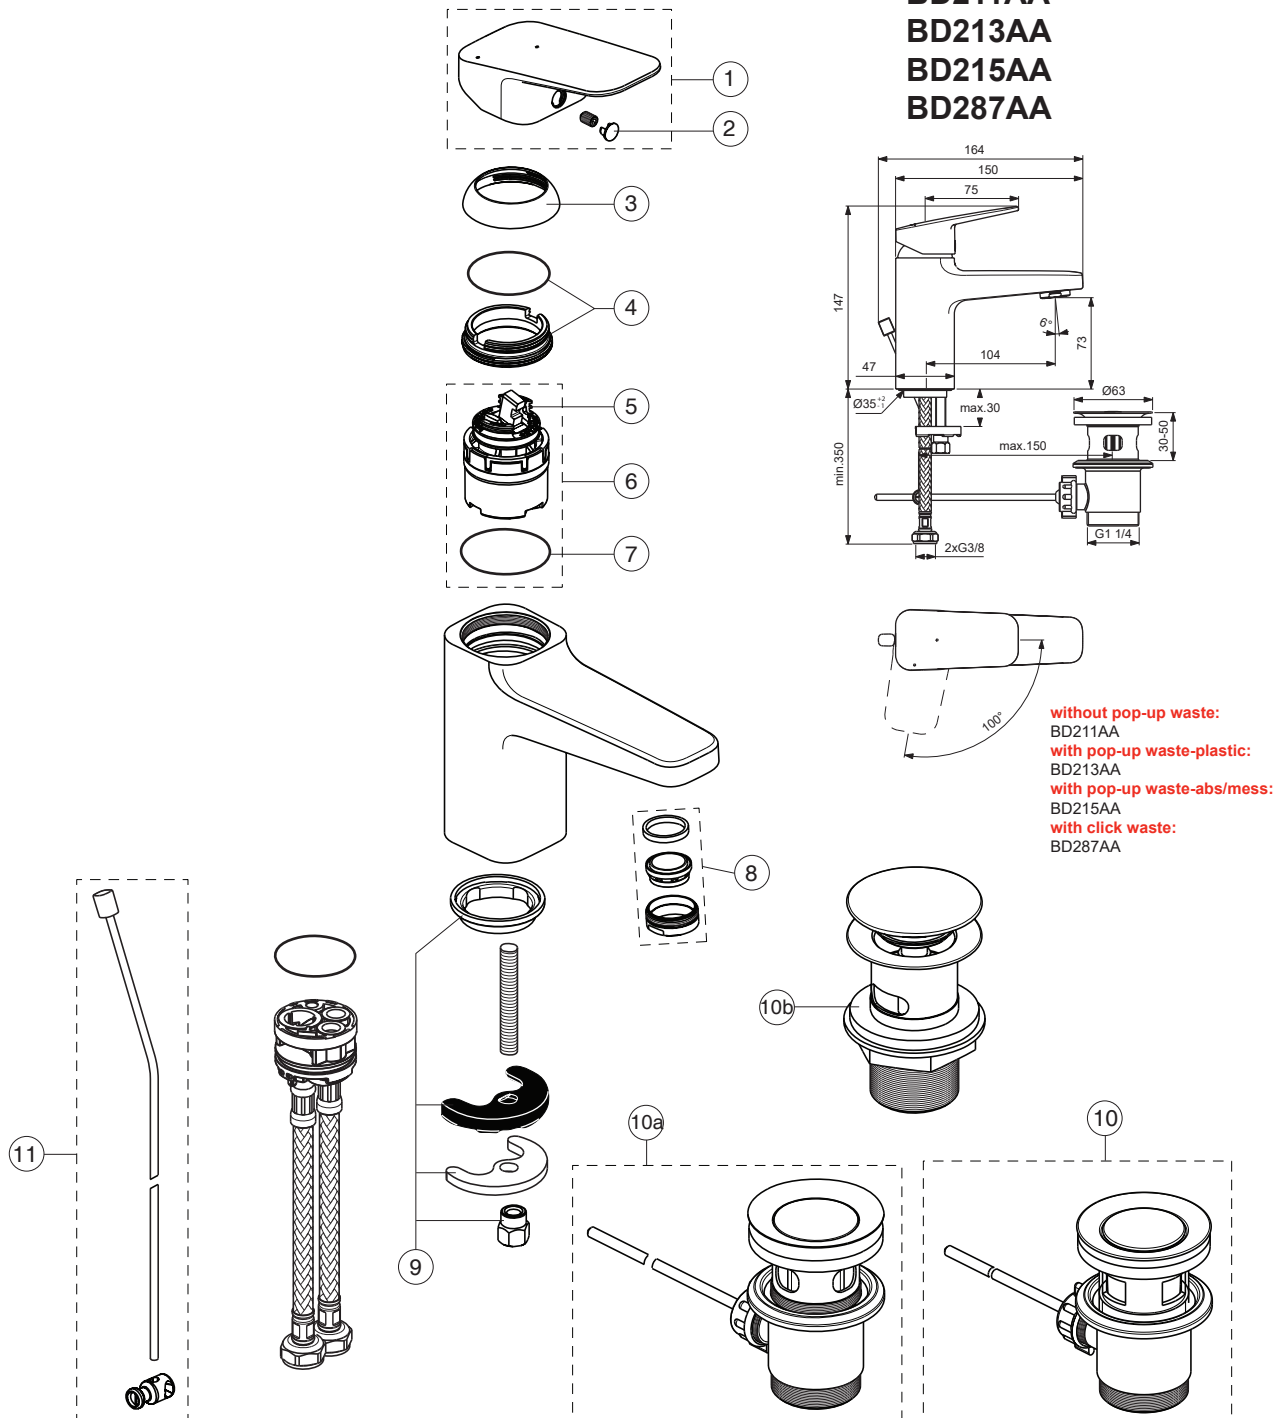

Pos.	Signify	Spare parts-Nr.	Quantity	Pos.	Signify	Spare parts-Nr.	Quantity
1	Lever,w/logo	B961717AA	1 Set				
2	Cap decorative	B960473AA	1 Pcs.				
3	Rosette M38x1.5	B961438AA	1 Pcs.				
4	Screw M4x1.5/M38x1.5	B961374NU	1 Set				
5	Hot limit stop	A861181NU	1 Pcs.				
6	Cartridge Ø38mm	A861156NU*	1 Pcs.				
7	O-Ring Ø38x2.5	E960059NU*	1 Set				
8	Perlator M24x1-A - 5l/min	B961383AA	1 Pcs.				
9	Connecting set	A964520NU	1 Set				
10	Pop-up waste-plastic	B964550AA	1 Pcs.				
10a	Pop-up drain ass.	A962991AA	1 Pcs.				
10b	Click waste slotted	S8803AA	1 Pcs.				
	Click waste plastic	B961705AA	1 Pcs.				
11	Pull-up rod-compl.	B960900AA	1 Set				

*Universal set (not all parts needed)

10.2021

CERAPLAN

Ideal Standard

Produced from: June 2024

BD211AA
BD213AA
BD215AA
BD287AA

without pop-up waste:
BD211AA
BD213AA

with pop-up waste-plastic:
BD213AA

with pop-up waste-abs/mess:
BD215AA

with click waste:
BD287AA

Pos.	Signify	Spare parts-Nr.	Quantity	Pos.	Signify	Spare parts-Nr.	Quantity
1	Lever, w/logo	B961717AA	1 Set	11	Pull-up rod-compl.	B961119AA	1 Set
2	Cap decorative	B960473AA	1 Pcs.				
3	Rosette M38x1.5	B961438AA	1 Pcs.				
4	Screw M4x1.5/M38x1.5	B961374NU	1 Set				
5	Hot limit stop	A861181NU	1 Pcs.				
6	Cartridge Ø38mm	B961491NU*	1 Pcs.				
7	O-Ring Ø38x2.5	E960059NU*	1 Set				
8	Perlator M24x1-A - 5l/min	B961383AA	1 Pcs.				
	Perlator M24x1-3.8 L/min	B961946AA	1 Pcs. (for BD213AA)				
9	Connecting set	A964520NU	1 Set				
10	Pop-up waste-plastic	B964550AA	1 Pcs. (for BD213AA)				
10a	Pop-up waste-abs/mess	B960853AA	1 Pcs. (for BD215AA)				
10b	Click waste slotted	S8803AA	1 Pcs.				
	Click waste plastic	B961705AA	1 Pcs.				