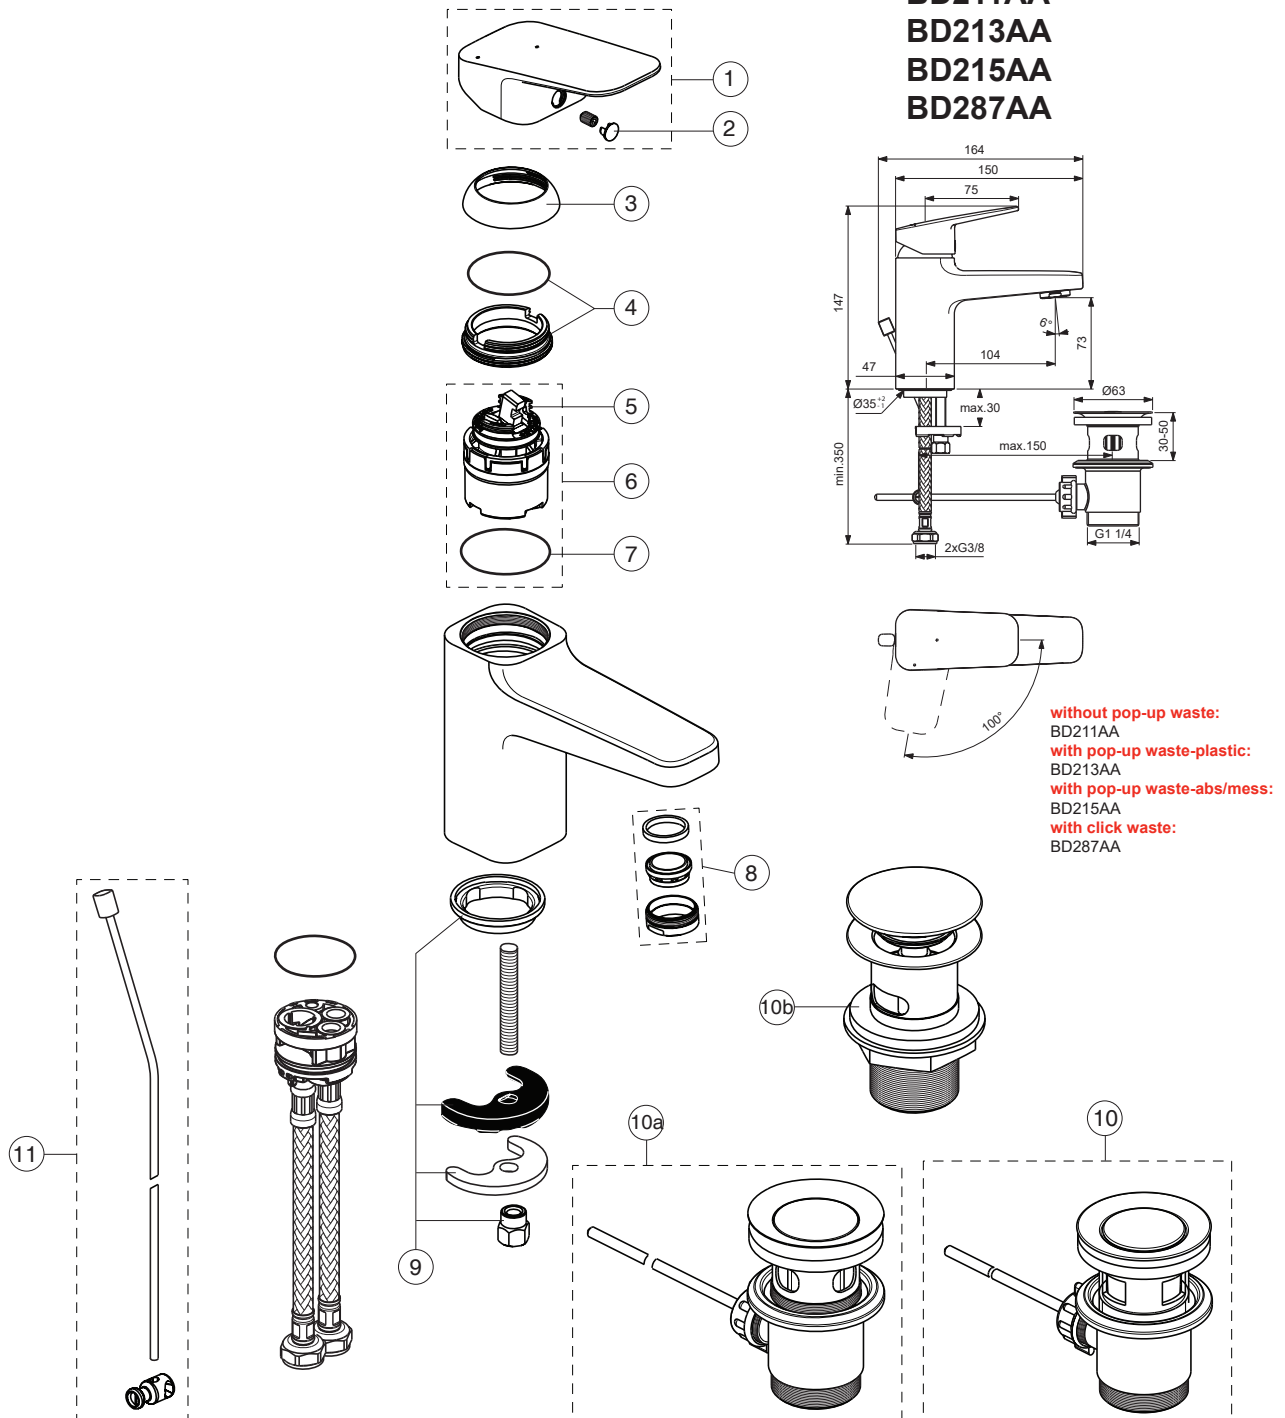

CERAPLAN

Ideal Standard

Produced from: Sept.2023

BD211AA
BD213AA
BD215AA
BD287AA

without pop-up waste:
BD211AA
BD213AA
with pop-up waste-plastic:
BD215AA
with pop-up waste-abs/mess:
BD215AA
with click waste:
BD287AA

Pos.	Signify	Spare parts-Nr.	Quantity	Pos.	Signify	Spare parts-Nr.	Quantity
1	Lever,w/logo	B961717AA	1 Set				
2	Cap decorative	B960473AA	1 Pcs.				
3	Rosette M38x1.5	B961438AA	1 Pcs.				
4	Screw M4x1.5/M38x1.5	B961374NU	1 Set				
5	Hot limit stop	A861181NU	1 Pcs.				
6	Cartridge Ø38mm	A861156NU*	1 Pcs.				
7	O-Ring Ø38x2.5	E960059NU*	1 Set				
8	Perlator M24x1-A - 5l/min	B961383AA	1 Pcs.				
9	Connecting set	A964520NU	1 Set				
10	Pop-up waste-plastic	B964550AA	1 Pcs.				
10a	Pop-up drain ass.	A962991AA	1 Pcs.				
10b	Click waste slotted	S8803AA	1 Pcs.				
	Click waste plastic	B961705AA	1 Pcs.				
11	Pull-up rod-compl.	B961119AA	1 Set				

*Universal set (not all parts needed)

09.2023