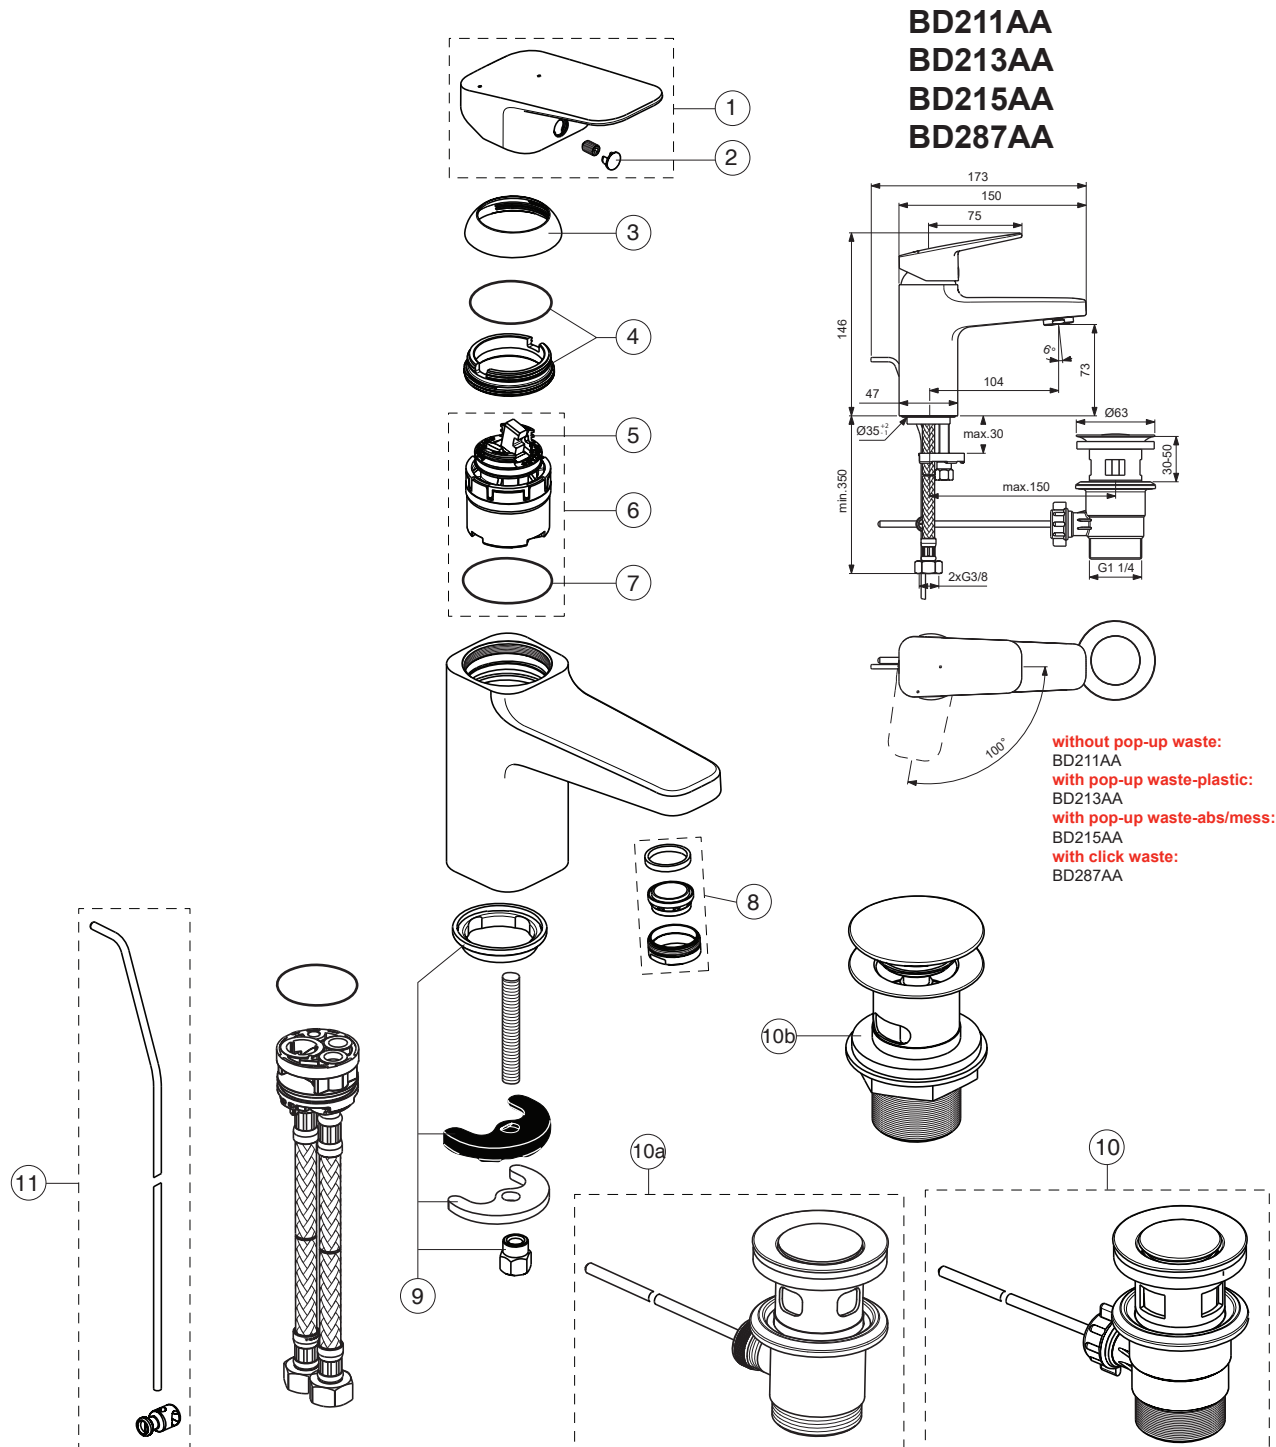

CERAPLAN

Ideal Standard

Produced from: Oct.2021

without pop-up waste:
BD211AA
BD213AA
with pop-up waste-plastic:
BD215AA
with pop-up waste-abs/mess:
BD215AA
with click waste:
BD287AA

Pos.	Signify	Spare parts-Nr.	Quantity	Pos.	Signify	Spare parts-Nr.	Quantity
1	Lever,w/logo	B961717AA	1 Set				
2	Cap decorative	B960473AA	1 Pcs.				
3	Rosette M38x1.5	B961438AA	1 Pcs.				
4	Screw M4x1.5/M38x1.5	B961374NU	1 Set				
5	Hot limit stop	A861181NU	1 Pcs.				
6	Cartridge Ø38mm	A861156NU*	1 Pcs.				
7	O-Ring Ø38x2.5	E960059NU*	1 Set				
8	Perlator M24x1-A - 5l/min	B961383AA	1 Pcs.				
9	Connecting set	A964520NU	1 Set				
10	Pop-up waste-plastic	B964550AA	1 Pcs.				
10a	Pop-up drain ass.	A962991AA	1 Pcs.				
10b	Click waste slotted	S8803AA	1 Pcs.				
	Click waste plastic	B961705AA	1 Pcs.				
11	Pull-up rod-compl.	B960900AA	1 Set				

*Universal set (not all parts needed)

10.2021