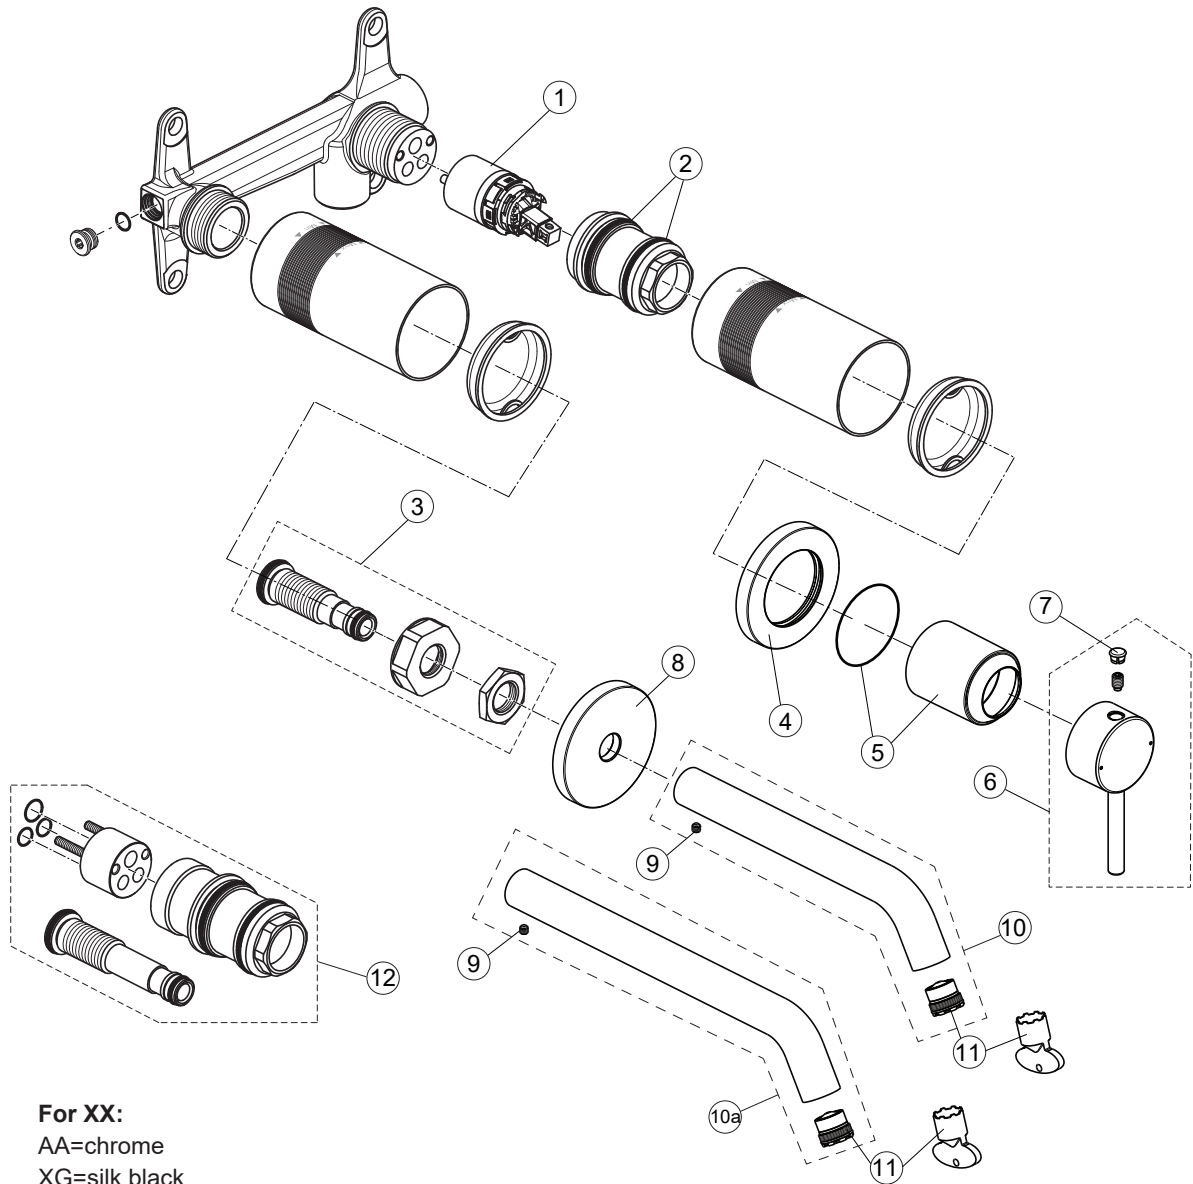

# CERALINE NUOVO

Ideal Standard

## BD848XX

## BD764XX

Pre-installation Kit 1:  
A1313NU

For XX:  
AA=chrome  
XG=silk black

Pos.	Signify	Spare parts-Nr.	Quantity	Pos.	Signify	Spare parts-Nr.	Quantity
1	Cartridge Ø28mm	A861397NU*	1 Set				
2	O-Ring Ø32x2	A961793NU	2 Pcs.				
3	Connector nipple-compl.	A861422NU	1 Set				
4	Escutcheon	A861433XX	1 Pcs.				
5	Cover cap with O-Ring	A861424XX	1 Set				
6	Lever	B961919XX	1 Set				
7	Block cap	A961157XX	1 Pcs.				
8	Escutcheon	A861434XX	1 Pcs.				
9	Screw M4x4	A962270NU	1 Pcs.				
10	Spout L180mm	A861431XX	1 Set				
10a	Spout L220mm	A861432XX	1 Set				
11	Aer.cacheM16.5x1-1G	A860938NU	1 Set				
12	Extension kit 20mm longer	A861428NU	1 Set				

\*Universal set (not all parts needed)