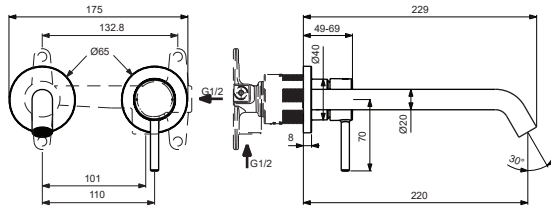

## BD764XX

Pre-installation Kit 1:  
A1313NU

For XX:  
AA=chrome  
XG=silk black

Pos.	Signify	Spare parts-Nr.	Quantity	Pos.	Signify	Spare parts-Nr.	Quantity
1	Cartridge Ø28mm	A861397NU*	1 Set				
2	O-Ring Ø32x2	A961793NU	2 Pcs.				
3	Connector nipple-compl.	A861422NU	1 Set				
4	Escutcheon	A861433XX	1 Pcs.				
5	Cover cap with O-Ring	A861424XX	1 Set				
6	Lever	B961919XX	1 Set				
7	Block cap	A961157XX	1 Pcs.				
8	Escutcheon	A861434XX	1 Pcs.				
9	Screw M4x4	A962270NU	1 Pcs.				
10	Spout L180mm	A861431XX	1 Set				
10a	Spout L220mm	A861432XX	1 Set				
11	Aer.cacheM16.5x1-1G	A860938NU	1 Set				
12	Extension kit 20mm longer	A861428NU	1 Set				