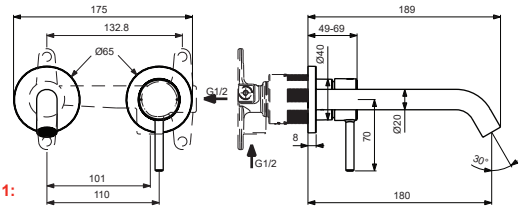

## BD764XX

Pre-installation Kit 1:  
A1313NU

For XX:  
AA=chrome  
XG=silk black

Pos.	Signify	Spare parts-Nr.	Quantity	Pos.	Signify	Spare parts-Nr.	Quantity
1	Cartridge Ø28mm	A861397NU*	1 Set				
2	O-Ring Ø32x2	A961793NU	2 Pcs.				
3	Connector nipple-compl.	A861422NU	1 Set				
4	Escutcheon	A861433XX	1 Pcs.				
5	Cover cap with O-Ring	A861424XX	1 Set				
6	Lever	B961919XX	1 Set				
7	Block cap	A961157XX	1 Pcs.				
8	Escutcheon	A861434XX	1 Pcs.				
9	Screw M4x4	A962270NU	1 Pcs.				
10	Spout L180mm	A861431XX	1 Set				
10a	Spout L220mm	A861432XX	1 Set				
11	Aer.cacheM16.5x1-1G	A860938NU	1 Set				
12	Extension kit 20mm longer	A861428NU	1 Set				