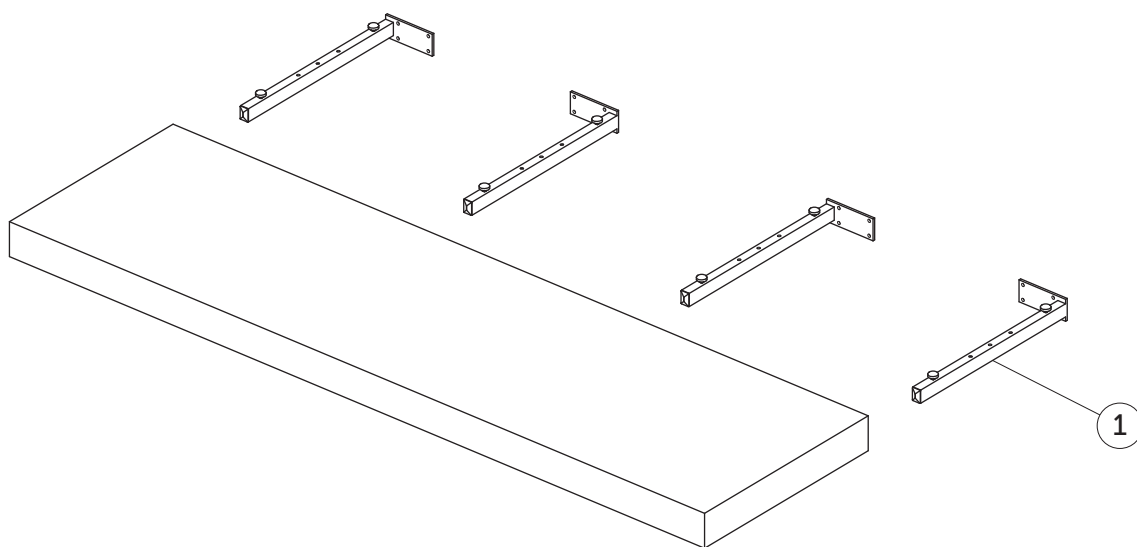

SPARE PARTS

Console 1800

Item	Description	Colour/Finish	Code No.	Quantity
1	Bracket for console reversible		U842867	1

Ideal Standard International NV
Corporate Village – Gent Building
Da Vincilaan 2
B1935 – Zaventem
Belgium