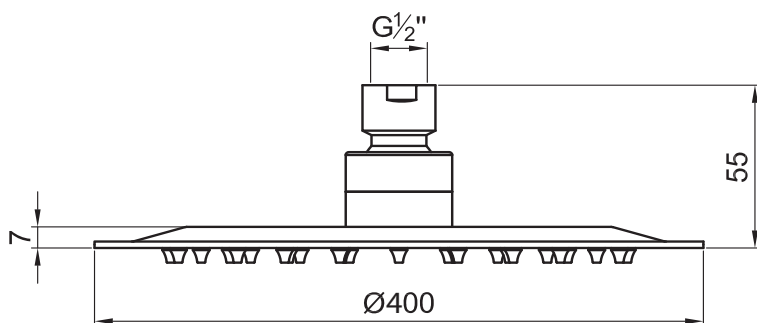

JEE-O slimline shower head large

Use only in combination with all versions of JEE-O slimline ceiling shower.

Article code:	800-6140 ● Brushed	Connection: Thread:	G 1/2" (ø15mm / 0.6") British Standard Pipe (BSP)
	800-6143 ● Structured black	Dimension package:	L 43 x W 41 x H 8 cm
	800-6144 ● PVD coated bronze	Total weight:	26 kg
	800-6145 ● PVD coated matt gold	Package weight:	0.47 kg
Material:	Stainless Steel r304	7 year warranty - The general conditions can be found on our website: www.jee-o.com/downloads	
Cleaning instructions:	download JEE-O shower and taps manual on our website: www.jee-o.com	HS code:	84818011900
Nozzles:	272 p. black		
Flow at water of 38°C:	12L p/m at 3bar pressure		