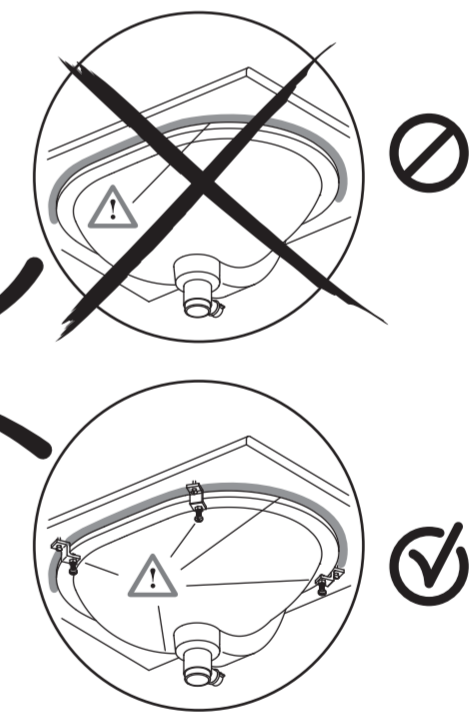

Ideal Standard

CONNECT 62cm OVAL UNDERPIN BASIN

333

1

3

5

7

2

4

6

543

Connect
62cm Underpin
E5050 / EEEV39367
ver. 3.0 09/23