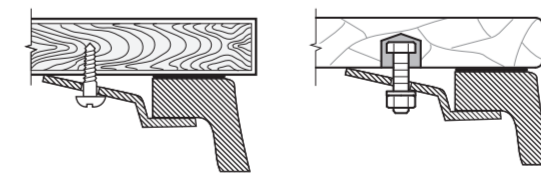

Ideal Standard

CONNECT 62cm OVAL UNDERPIN BASIN

333

1

3

5

7

2

4

6

543

Connect
62cm Underpin
E5050 / EEEV39367
ver. 3.0 09/23