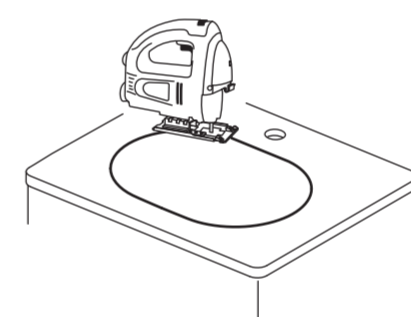

Ideal Standard

CONNECT 62cm OVAL UNDERPIN BASIN

333

1

3

5

7

2

4

6

543

Connect
62cm Underpin
E5050 / EEEV39367
ver. 3.0 09/23