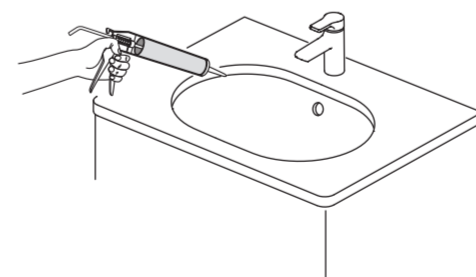

Ideal Standard

CONNECT 62cm OVAL UNDERPIN BASIN

333

1

3

5

7

2

4

6

543

Connect
62cm Underpin
E5050 / EEEV39367
ver. 3.0 09/23