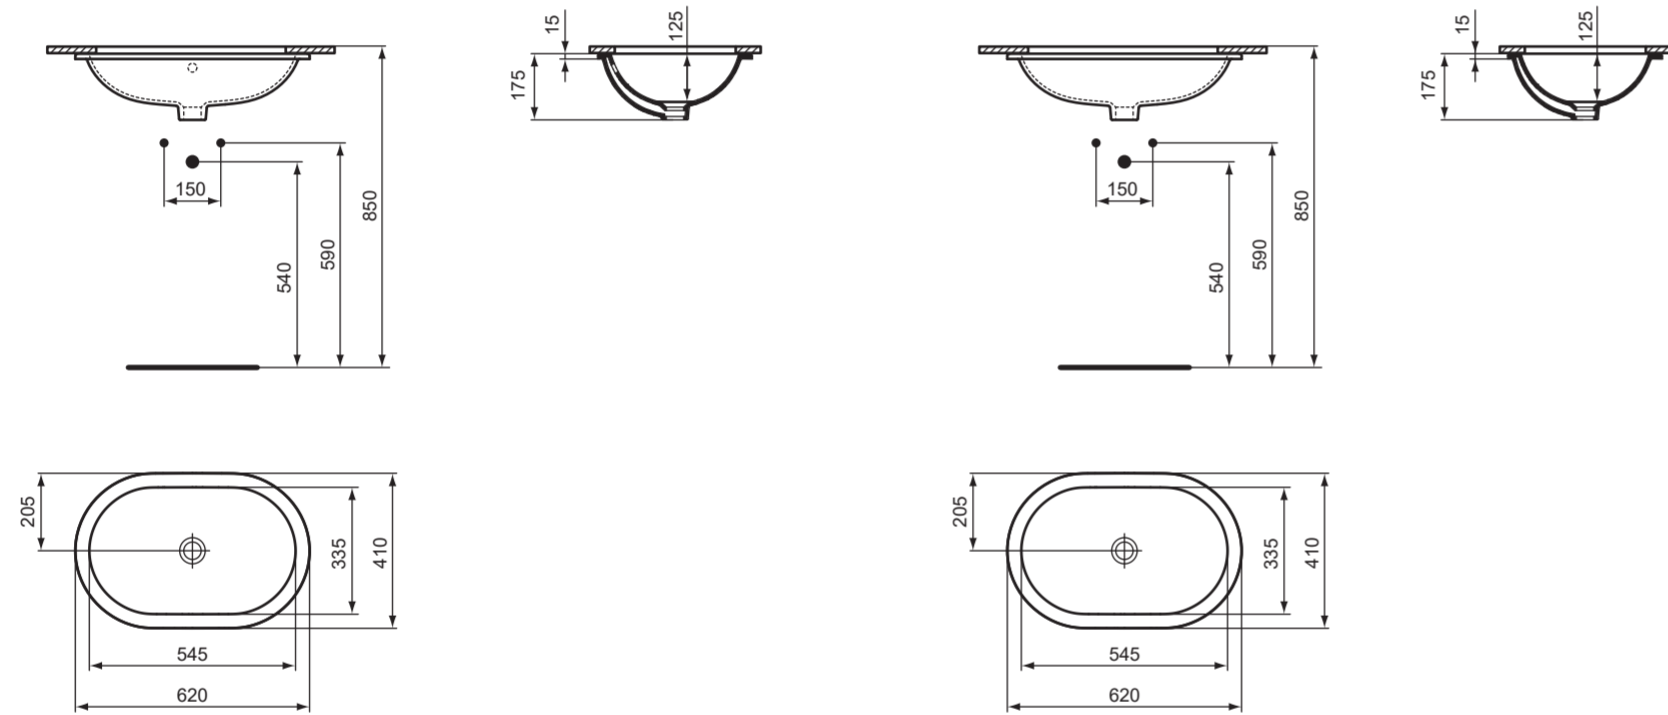

Ideal Standard

CONNECT 62cm OVAL UNDERPIN BASIN

333

1

3

5

7

2

4

6

543

Connect
62cm Underpin
E5050 / EEEV39367
ver. 3.0 09/23