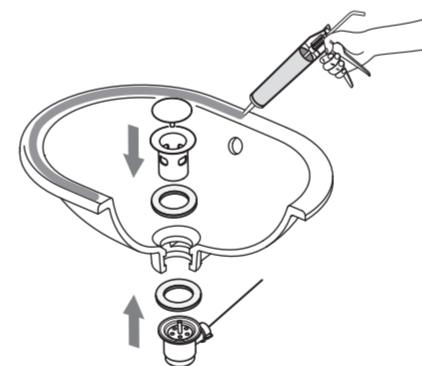

Ideal Standard

CONNECT 62cm OVAL UNDERPIN BASIN

333

1

3

5

7

2

4

6

543

Connect
62cm Underpin
E5050 / EEEV39367
ver. 3.0 09/23