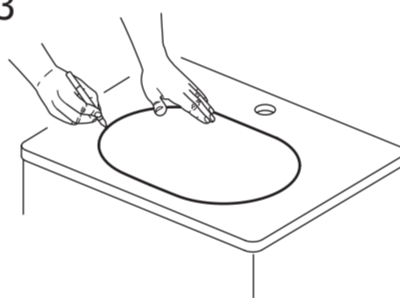

Ideal Standard

CONNECT 62cm OVAL UNDERPIN BASIN

333

1

3

5

7

2

4

6

543

Connect
62cm Underpin
E5050 / EEEV39367
ver. 3.0 09/23