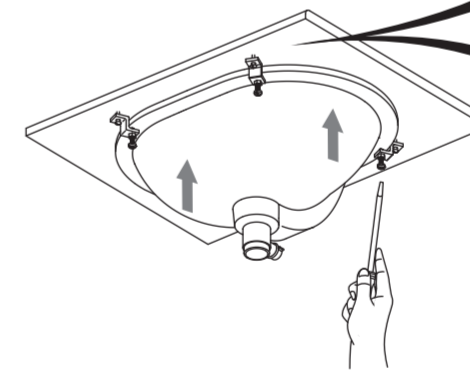

Ideal Standard

CONNECT 62cm OVAL UNDERPIN BASIN

333

1

3

5

7

2

4

6

543

Connect
62cm Underpin
E5050 / EEEV39367
ver. 3.0 09/23