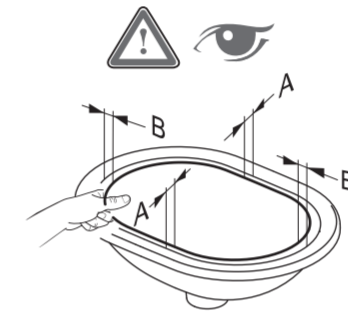

Ideal Standard

CONNECT 62cm OVAL UNDERPIN BASIN

333

1

3

5

7

2

4

6

543

Connect
62cm Underpin
E5050 / EEEV39367
ver. 3.0 09/23