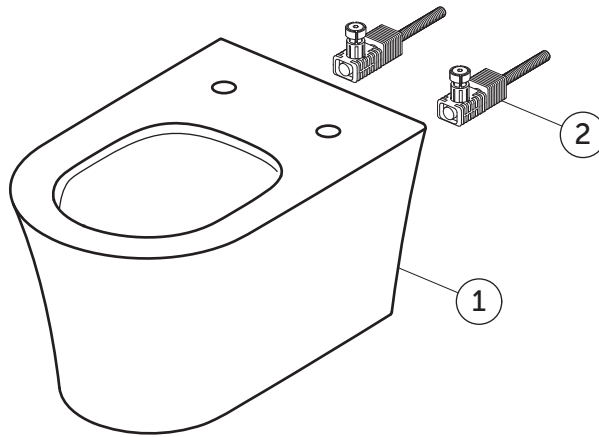

SPARE PARTS

Wall Hung Bowl
AQB; HF

E263401

LDV

Item	Description	Spare Code
1	WHG BOWL AQB HF WHT	
2	SP EASYFIX+ WHG BOWL TOP FIXATION FULL SET	TR16667

Ideal Standard International NV
Corporate Village – Gent Building
Da Vincilaan 2
B1935 – Zaventem
Belgium