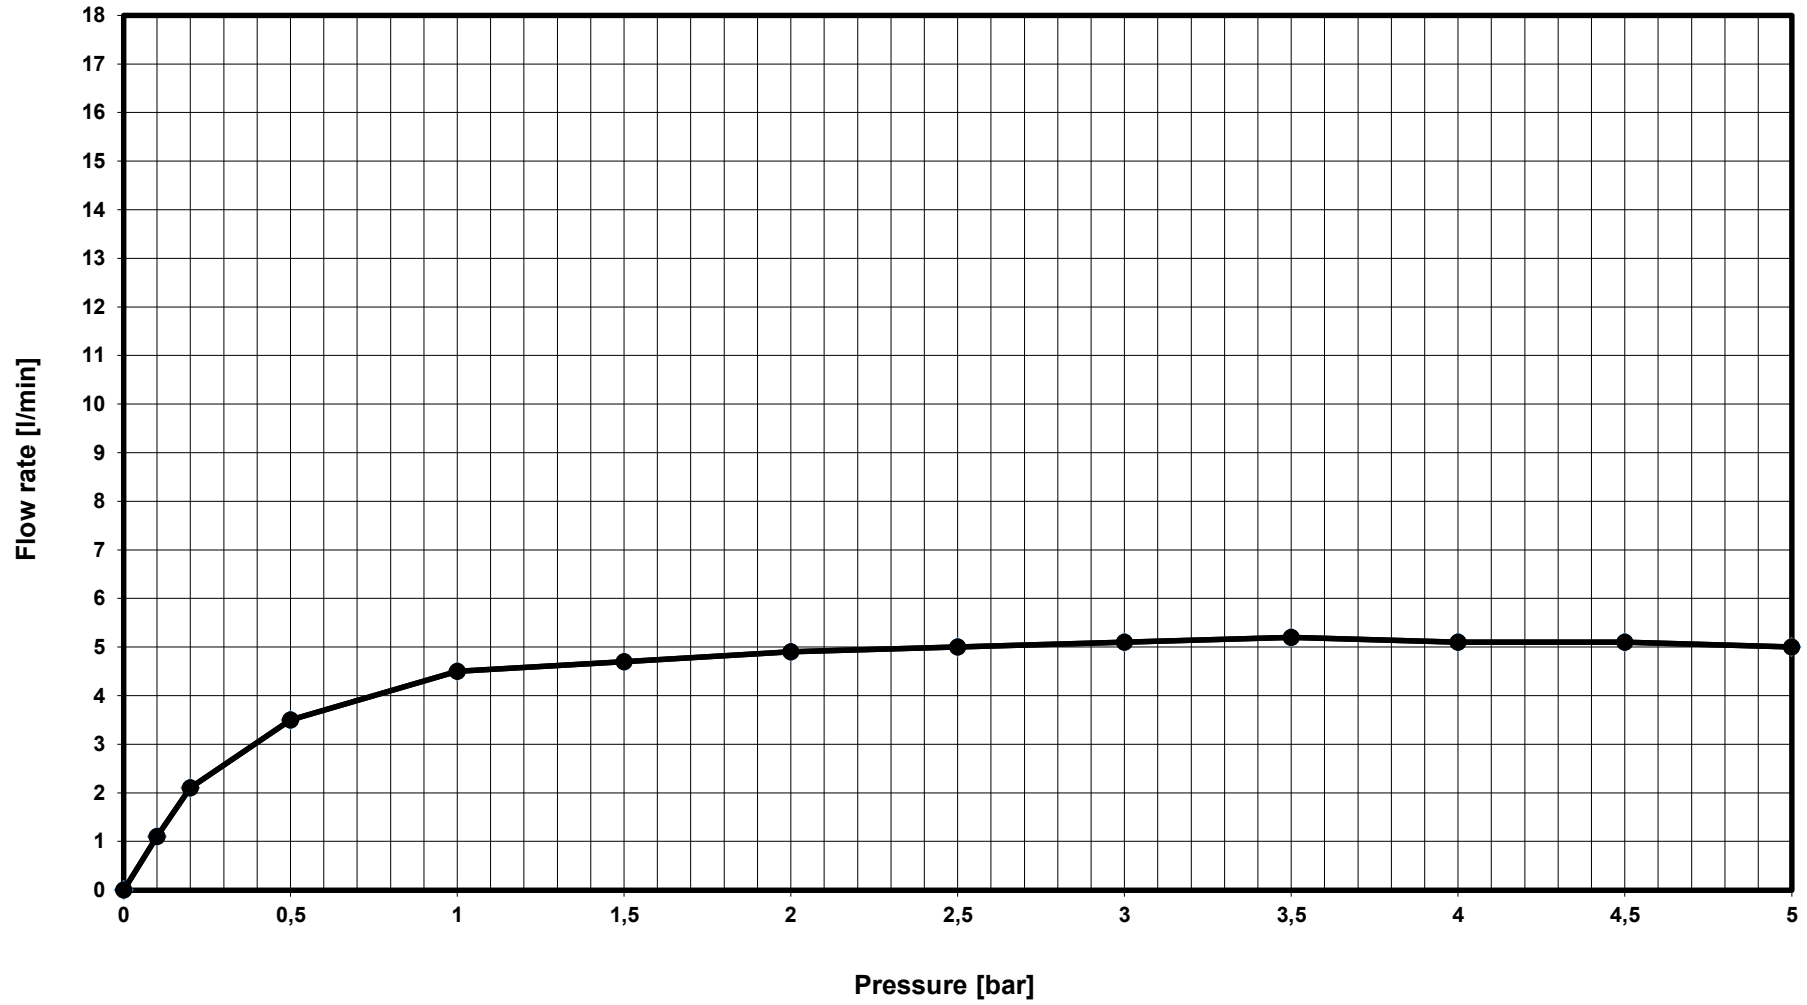

Ideal Standard

# A7105AA\_A7575AA\_A7576AA\_A7577AA\_A7578AA EDGE BSN MXR

—●— Mixed water - series  
—●— Mixed water - series