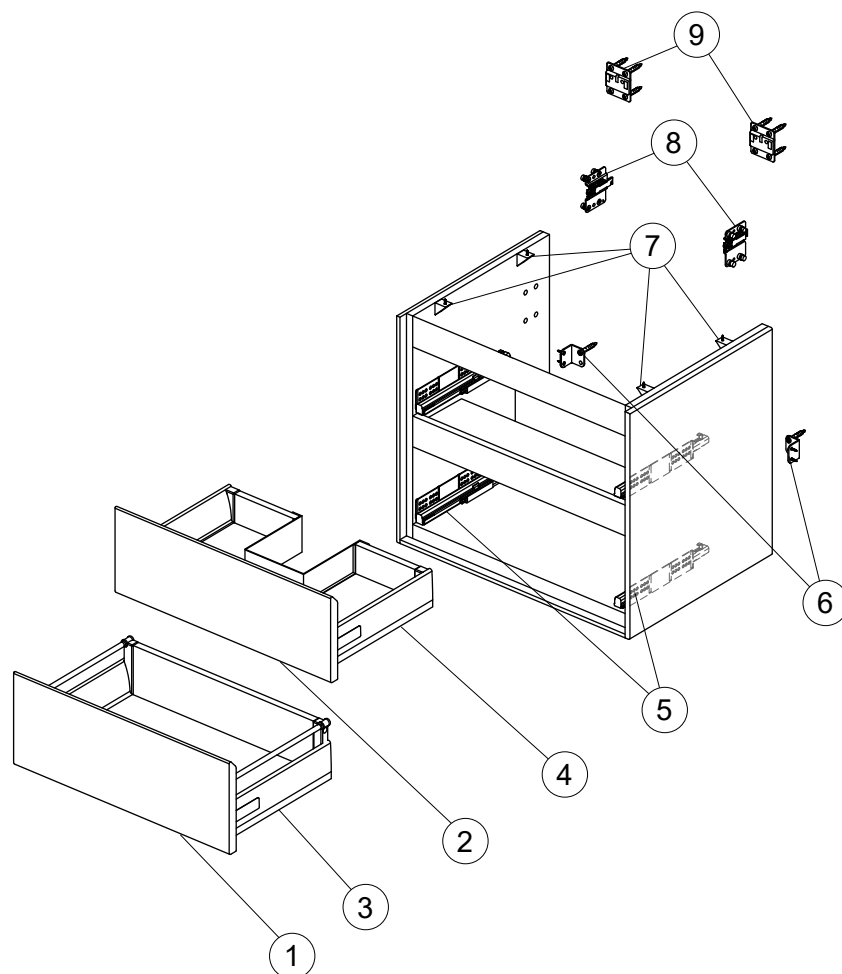

Item	Description	Colour/Finish		Code No.	Quantity
		Outside Finish	Accent Finish		
1	Lower drawer front panel 60	B2 - Glossy White KN - Glossy White EQ - Glossy Light Grey PS - Wood Light Grey UK - Wood Light Brown VY - Matt Dark Brown	Matt White Matt Light Grey Matt White Matt White Matt Light Brown Matt White	EF652B2 EF652B2 EF652EQ EF652PS EF652UK EF652VY	1
2	Upper drawer front panel 60	B2 - Glossy White KN - Glossy White EQ - Glossy Light Gray PS - Wood Light Gray UK - Wood Light Brown VY - Matt Dark Brown	Matt White Matt Light Grey Matt White Matt White Matt Light Brown Matt White	EF651B2 EF651B2 EF651EQ EF651PS EF651UK EF651VY	1
3	Lower drawer structure 60 Matt White			EF65467	1
4	Upper drawer structure 60 Matt White			EF65367	1
5	Runner 300 KIT			RV07467	Pair
6	Safety KIT (Brackets, screws, plugs)			TV38767	12
7	TOP brackets KIT (Brackets & screws)			TV38367	12
8	Hanging brackets KIT 1			RV08267	Pair
9	Wall fixation KIT 1			RV08167	12

Item	Description	Colour/Finish		Code No.	Quantity
		Outside Finish	Accent Finish		
1	Lower drawer front panel 60	B2 - Glossy White KN - Glossy White EQ - Glossy Light Gray PS - Wood Light Gray UK - Wood Light Brown VY - Matt Dark Brown	Matt White Matt Light Gray Matt White Matt White Matt Light Brown Matt White	EF546B2 EF546B2 EF546EQ EF546PS EF546UK EF546VY	1
2	Upper drawer front panel 60	B2 - Glossy White KN - Glossy White EQ - Glossy Light Gray PS - Wood Light Gray UK - Wood Light Brown VY - Matt Dark Brown	Matt White Matt Light Gray Matt White Matt White Matt Light Brown Matt White	EF545B2 EF545B2 EF545EQ EF545PS EF545UK EF545VY	1
3	Lower drawer structure 60 Matt White			EF54867	1
4	Upper drawer structure 60 Matt White			EF54767	1
5	Runner 300 KIT			EF53867	Pair
6	Safety KIT (Brackets, screws, plugs)			EF53967	10
7	TOP brackets KIT (Brackets & screws)			EF54067	17
8	Hanging brackets KIT BU			EF54167	Pair
9	Wall fixation KIT BU			EF54267	18