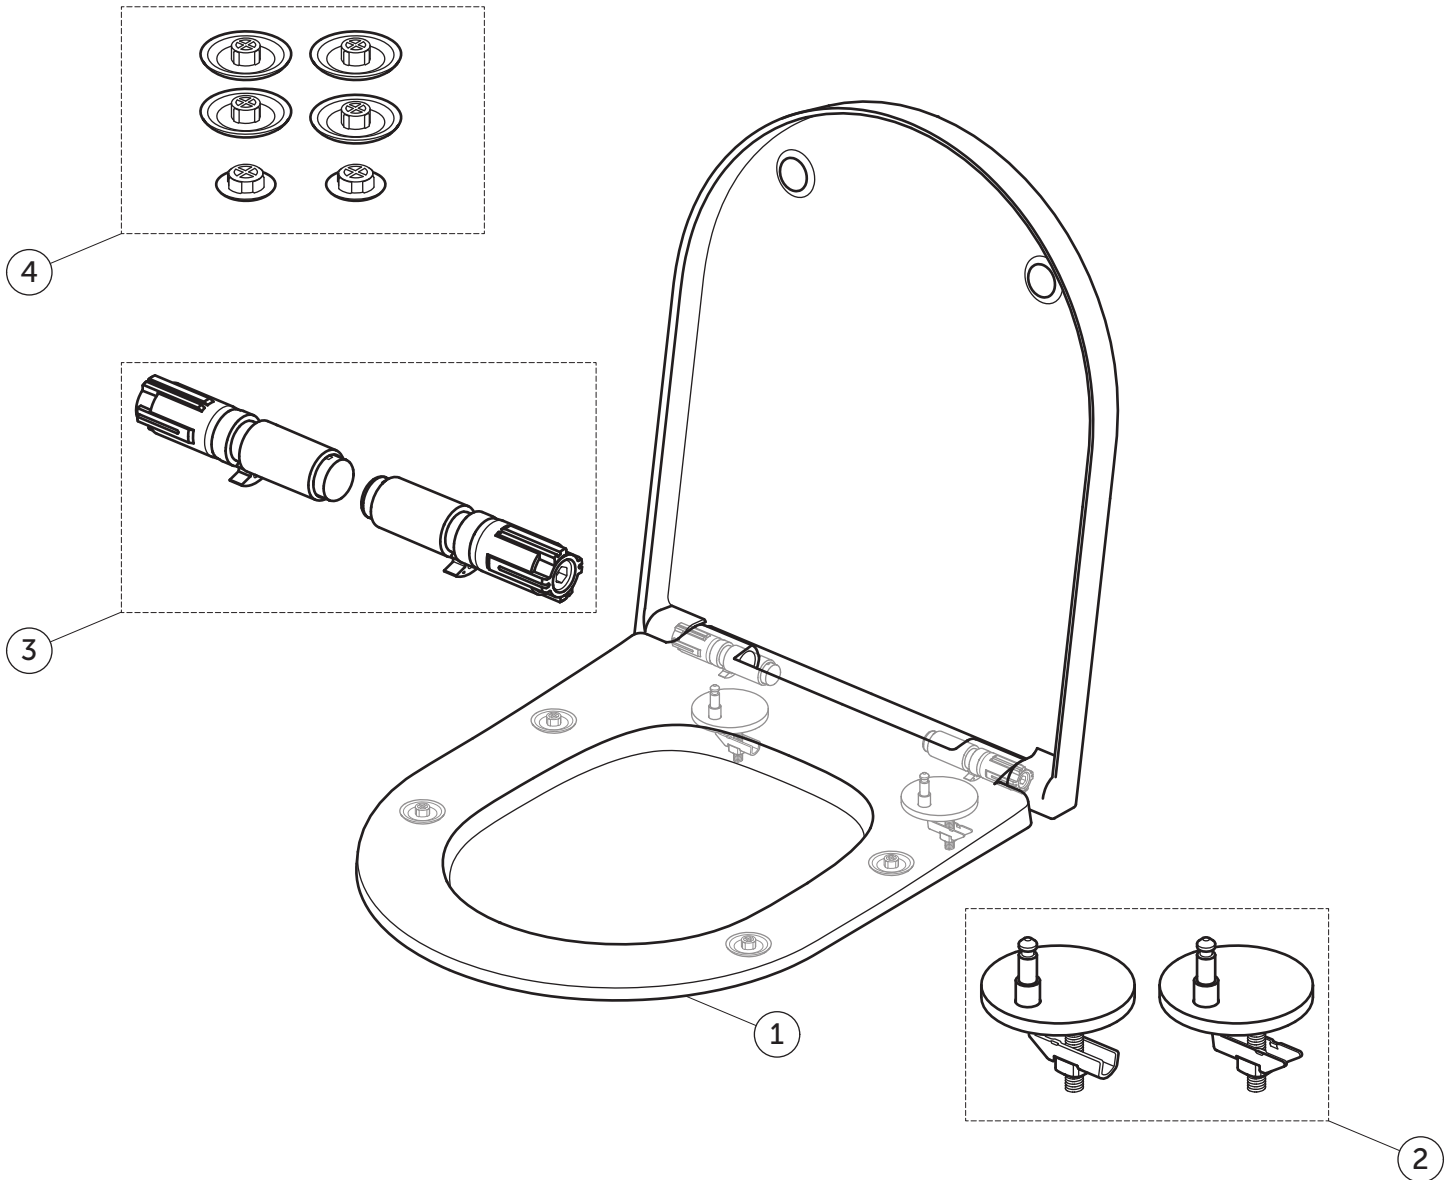

# SPARE PARTS

E330401

Seat & Cover  
WO; SC

LDV

Item	Description	Spare Code
1	SEAT & COVER WO SC WHT	
2	TOILET SEAT HINGE PACK BS33	EW18867
3	TOILET SEAT DAMPER 18MM BS ZP3433	EW18667
4	TOILET SEAT BUFFERS 6 PCS BS0713+S0712	EW02467

Ideal Standard