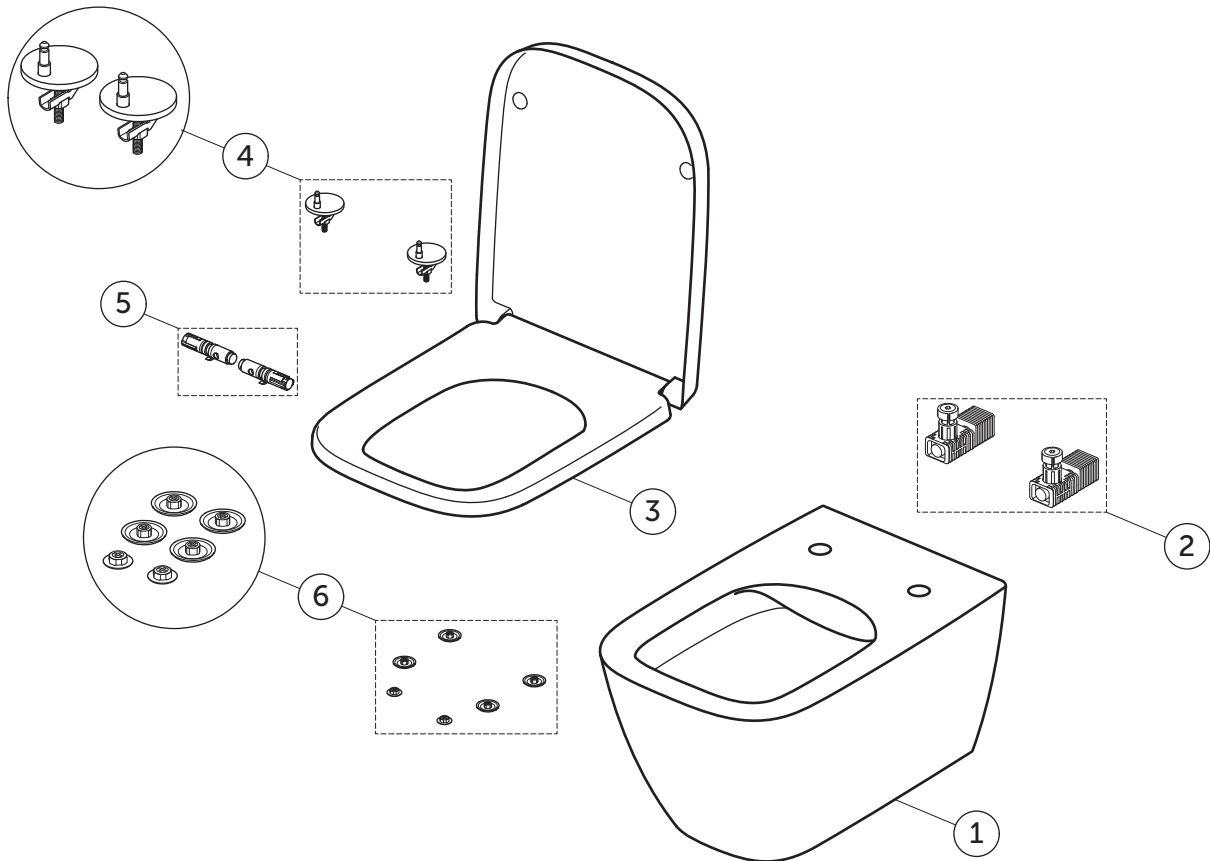

# SPARE PARTS

Wall Hung Bowl  
RimLS+; HF; S&C WO SC

T521701

I.LIFE B

Item	Description	Spare Code
1	WHG BOWL RimLS+ HF WHT	
2	SP EASYFIX+ WH BOWL TOP FIXATION FULL SET	TR16667
3	SEAT & COVER WO SC WHT	T468301
4	TOILET SEAT HINGE PACK BS22	TV90067
5	TOILET SEAT DAMPER 18MM BS ZP3422	TV90167
6	TOILET SEAT BUFFERS 6 PCS BS0713 + S0712	EW02467