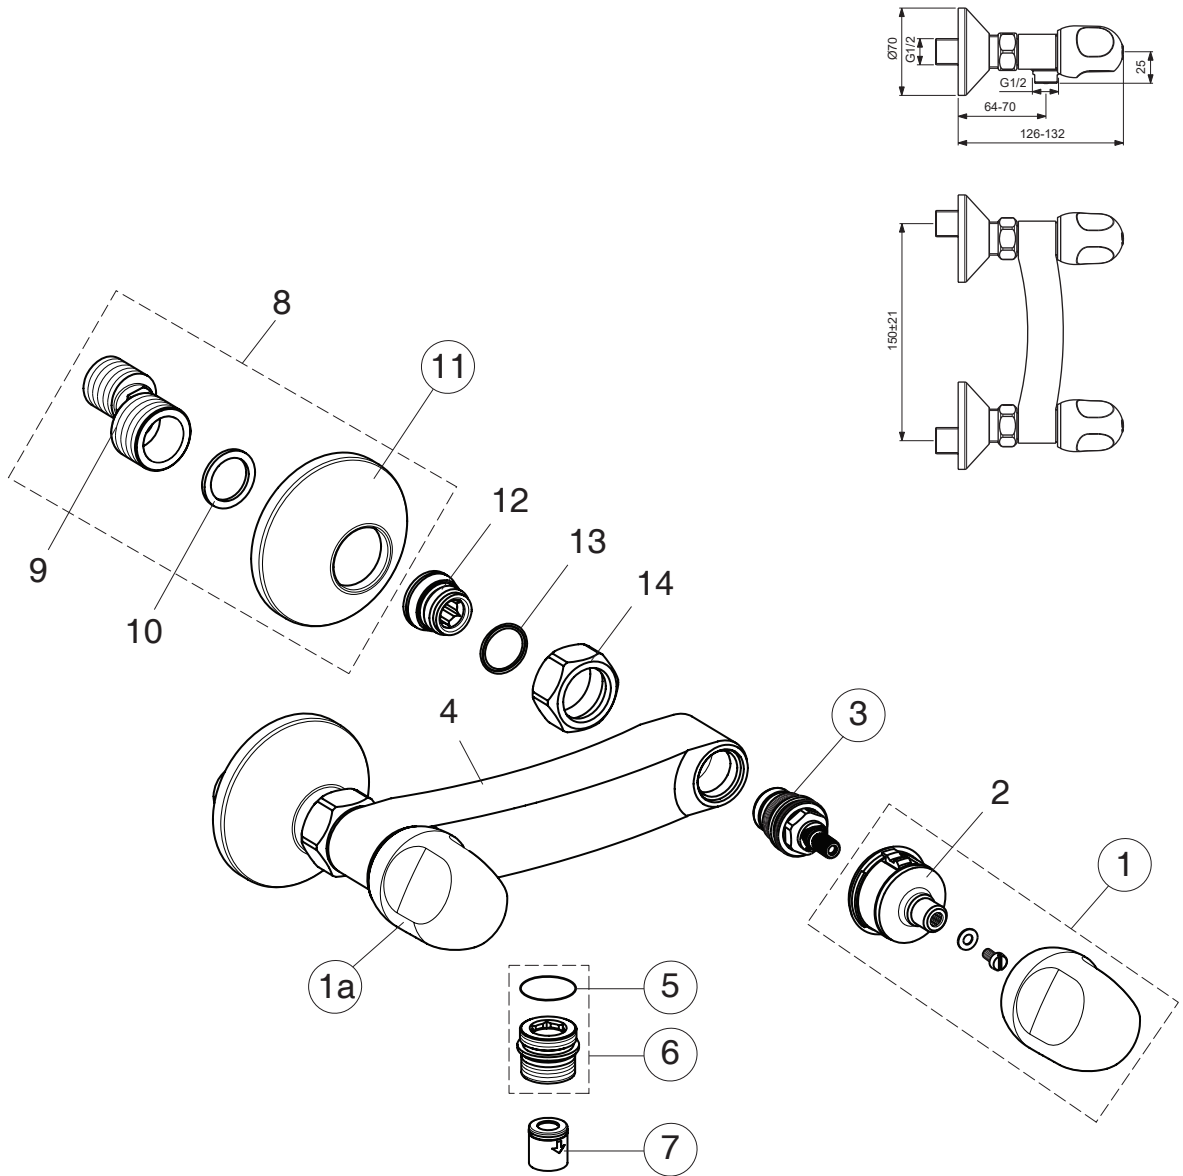

B1423AA

Pos.	Signify	Spare parts-Nr.	Quantity	Pos.	Signify	Spare parts-Nr.	Quantity
1	Handle kompl.(Blue)	B964622AA	1 Set	13	O-Ring Ø15.6x1.78		2 Pcs.
1a	Handle kompl.(Red)	B964621AA	1 Set	14	Coupling nut		2 Pcs.
2	Insert(Blue)		1 Pcs.				
	Insert(Red)		1 Pcs.				
3	Valve G1/2	B961469NU	1 Pcs.				
4	Body shower		1 Pcs.				
5	O-Ring Ø18.2x1.7	A961640NU	2 Pcs.				
6	Nipple G1/2-M22x1	B964675AA	1 Pcs.				
7	Non return valve	B961346NU	1 Pcs.				
8	S-union complete IVAK		1 Set				
9	S-connector G3/4		2 Pcs.				
10	Fibre washer		2 Pcs.				
11	Rosette	A963489AA	1 Pcs.				
12	Nipple M19x1.5LH		2 Pcs.				