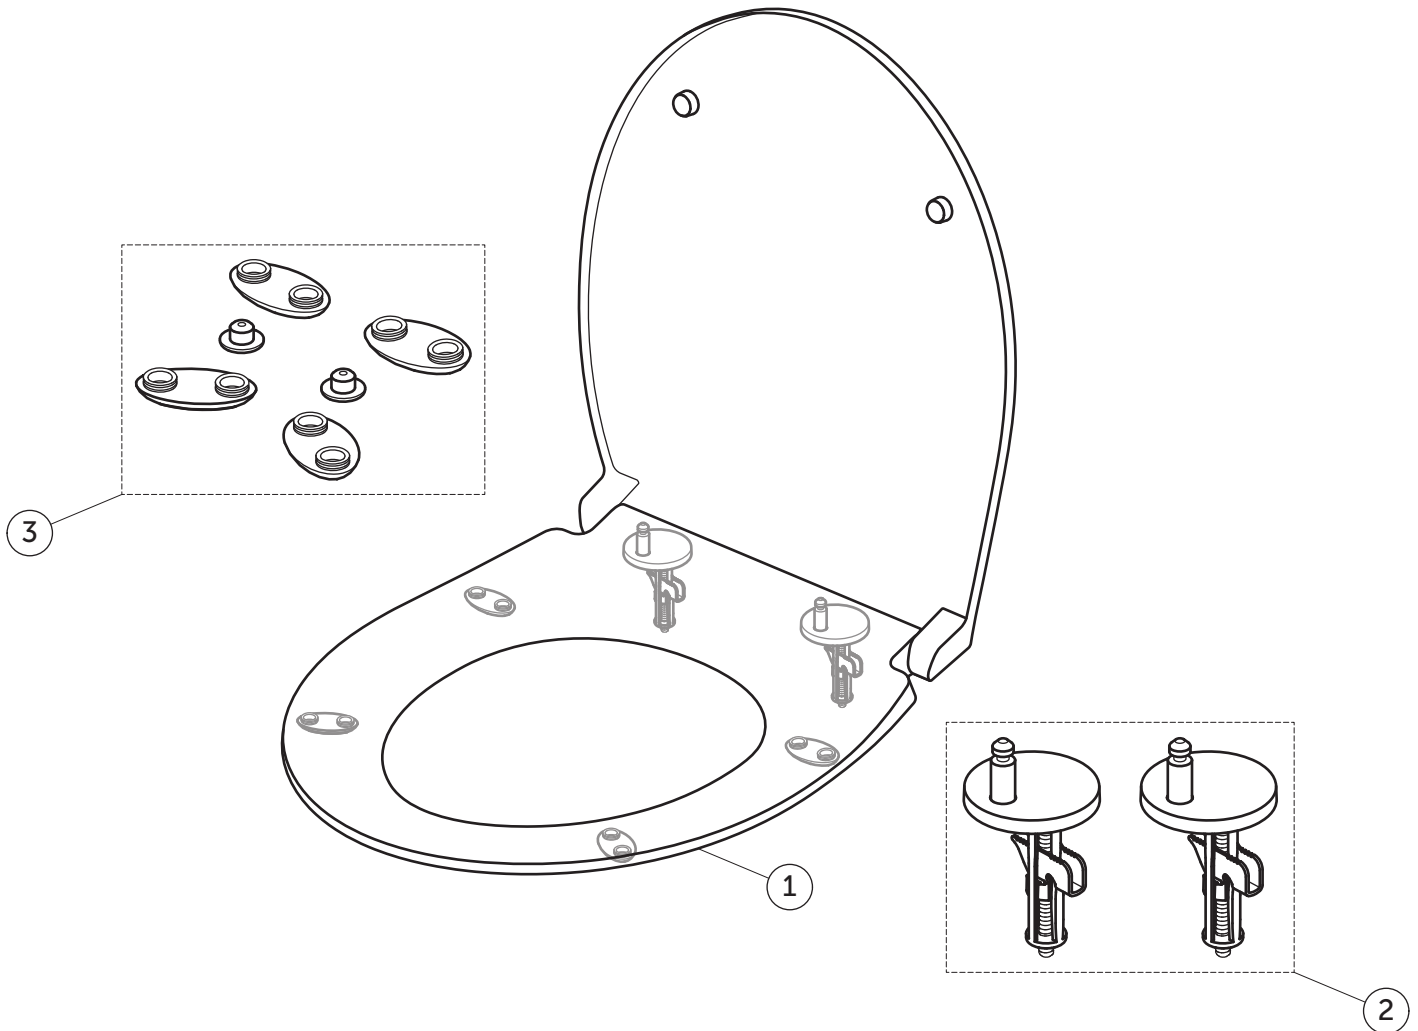

# SPARE PARTS

Seat & Cover  
UNI; PP; SW; SC

E335601

TIRSO

Item	Description	Spare Code
1	UNIVERSAL SEAT & COVER PP SW SC TO T/FIX	
2	S&C HINGES SET FOR E3354, E3355, E3356	EW18467
3	S&C BUFFER SET FOR E3354, E3355, E3356	EW18567